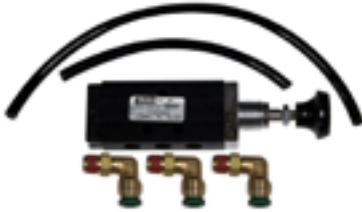

Part Number	Description
AKEM0005-1	DUMP VALVE KIT

Part Number	Description
A-22023	AIR PILOT VALVE, 3-WAY

Part Number	Description
90554902	DUMP/HEIGHT CONTROL VALVE

Part Number	Description
42140128	MANUAL DUMP VALVE W/ BOX & SWITCH

Part Number	Description
90554335	DUMP/HEIGHT CONTROL VALVE NORMALLY OPEN 1/8 NPT PORTS

Part Number	Description
40400126	DUMP VALVE MANUAL TOGGLE
250V31021	

Part Number	Description
40400147	DUMP VALVE ELECTRIC

Part Number	Description
40400103	DUMP VALVE ELECTRIC

Part Number	Description
VS-22535	BALL VALVE 3-WAY

Part Number	Description
40400101	DUMP VALVE MANUAL WITHOUT BOX

DUMP VALVES

Part Number	Description
VS-23460	AUTO DUMP VALVE

Part Number	Description
VS-31534	DUMP VALVE (SINGLE FITTING ASSY)

Part Number	Description
VS-28048	VENTED BALL VALVE, 2-WAY

Part Number	Description
VS-14179	DUMP VALVE

Part Number	Description
AKEM1008	CONTROL BOX