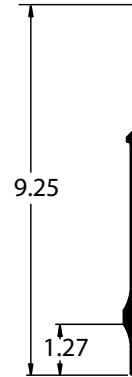

GREAT DANE FLAT FRONT BOTTOM RAILS

Part Number	Length
60300906X125.78	125.78"

Part Number	Length
60309211X130.00	130.00"

Part Number	Length
60309405	129.20"

FOR P-SERIES SS CAN VAN	
Part Number	Length
60313301	93.00"

Part Number	Length
60315505X129.20	129.20"

FOR PINES PLATEWALL	
Part Number	Length
60414801	93.13"

FOR COMPOSITE WALL	
Part Number	Length
60430464X093.00	93.00"

FOR BEVELED FRONT CLASSIC	
Part Number	Length
71050	129.00"

Part Number	Length
77153	129.00"

Part Number	Length
78556	129.20"

GREAT DANE RADIUS FRONT BOTTOM RAILS
FRONT BOTTOM RAILS

Part Number	Dim "A"	Dim "B"	Radius
12548	95.30"	16.60"	10"
14101	101.66"		

Part Number	Dim "A"	Dim "B"	Radius
15739	101.66"	16.60"	10"

Part Number	Dim "A"	Dim "B"	Radius
41203154	101.66"	16.60"	10"
41203166			6"

Part Number	Dim "A"	Dim "B"	Radius
41203178	101.66"	16.60"	6"
41203179	95.30"		
16185	101.66"		10"
16186	95.30"		

Part Number	Dim "A"	Dim "B"	Radius
16844	101.66"	16.60"	10"
41203184	95.30"		
41203185	101.66"		6"
41201957	95.30"		
41201961			