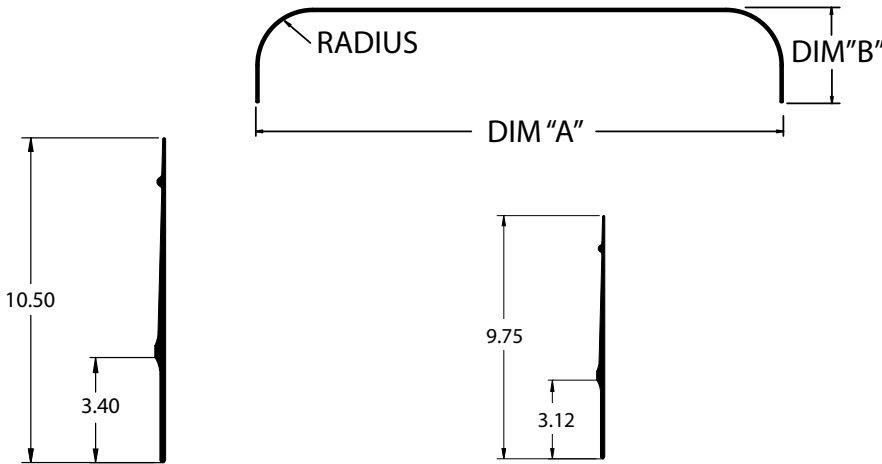

GREAT DANE FLAT FRONT BOTTOM RAILS

Part Number	Length
60300906X125.78	125.78"

Part Number	Length
60309211X130.00	130.00"

Part Number	Length
60309405	129.20"

FOR P-SERIES SS CAN VAN	
Part Number	Length
60313301	93.00"

Part Number	Length
60315505X129.20	129.20"

FOR PINES PLATEWALL	
Part Number	Length
60414801	93.13"

FOR COMPOSITE WALL	
Part Number	Length
60430464X093.00	93.00"

FOR BEVELED FRONT CLASSIC	
Part Number	Length
71050	129.00"

Part Number	Length
77153	129.00"

Part Number	Length
78556	129.20"

GREAT DANE RADIUS FRONT BOTTOM RAILS
FRONT BOTTOM RAILS

Part Number	Dim "A"	Dim "B"	Radius
12548	95.30"	16.60"	10"
14101	101.66"		

Part Number	Dim "A"	Dim "B"	Radius
15739	101.66"	16.60"	10"

Part Number	Dim "A"	Dim "B"	Radius
16298	101.66"	16.60"	10"

Part Number	Dim "A"	Dim "B"	Radius
16931	101.66"	16.60"	10"

Part Number	Dim "A"	Dim "B"	Radius
41200831	101.66"	16.60"	6"

Part Number	Dim "A"	Dim "B"	Radius
41200833	101.66"	16.60"	6"