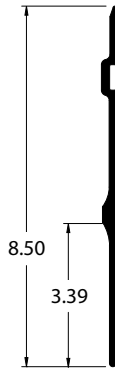

GREAT DANE FLAT FRONT BOTTOM RAILS

Part Number	Length
60300906X125.78	125.78"

Part Number	Length
60309211X130.00	130.00"

Part Number	Length
60309405	129.20"

FOR P-SERIES SS CAN VAN	
Part Number	Length
60313301	93.00"

Part Number	Length
60315505X129.20	129.20"

FOR PINES PLATEWALL	
Part Number	Length
60414801	93.13"

FOR COMPOSITE WALL	
Part Number	Length
60430464X093.00	93.00"

FOR BEVELED FRONT CLASSIC	
Part Number	Length
71050	129.00"

Part Number	Dim "A"	Dim "B"	Radius
16298	101.66"	16.60"	10"

Part Number	Dim "A"	Dim "B"	Radius
16931	101.66"	16.60"	10"

Part Number	Dim "A"	Dim "B"	Radius
41200831	101.66"	16.60"	6"

Part Number	Dim "A"	Dim "B"	Radius
41200833	101.66"	16.60"	6"

Part Number	Dim "A"	Dim "B"	Radius
41203154	101.66"	16.60"	10"
41203166			6"

Part Number	Dim "A"	Dim "B"	Radius
41203178	101.66"	16.60"	6"
41203179	95.30"		
16185	101.66"		10"
16186	95.30"		

Part Number	Dim "A"	Dim "B"	Radius
16844	101.66"	16.60"	10"
41203184	95.30"		
41203185	101.66"		6"
41201957	95.30"		
41201961			