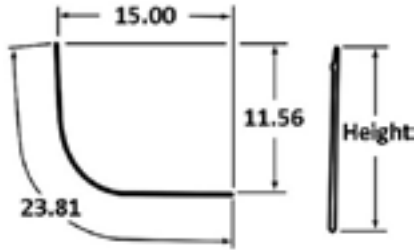

Part Number	Dim "A"	Dim "B"	Radius
41203177	101.66"	16.60"	6"

Part Number	Dim "A"	Dim "B"	Radius
41203183	101.66"	16.60"	6"

Part Number	Dim "A"	Dim "B"	Radius
41203189	101.66"	16.60"	6"

Part Number	Dim "A"	Dim "B"	Radius
41203190	95.30"	16.60"	6"
41203191	101.66"		

Part Number	Dim "A"	Dim "B"	Radius
40707503	102.31"	8.09"	6"

Part Number	Dim "A"	Dim "B"	Radius
41200892001	101.66"	16.91"	6"

Part Number	Dim "A"	Dim "B"	Radius
43599074	102.38"	9.38"	10"

Part Number	Dim "A"	Dim "B"	Radius
43950561002	101.66"	10.28"	3"

Part Number	Dim "A"	Dim "B"	Radius
69102850	101.66"	16.28"	6"

Part Number	Dim "A"	Dim "B"	Radius
69102951	101.66"	16.28"	6"

ALL MAKES FRONT BOTTOM RAILS

TRAILMOBILE LOWER CORNER SECTION		
Part Number	Description	Height
511-1-137-L-B-A	R/S	8.00"
511-1-137-R-B-A	C/S	