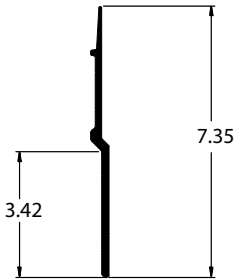

Part Number	Dim "A"	Dim "B"	Radius
41203154	101.66"	16.60"	10"
41203166			6"

Part Number	Dim "A"	Dim "B"	Radius
41203178	101.66"	16.60"	6"
41203179	95.30"		
16185	101.66"		10"
16186	95.30"		

Part Number	Dim "A"	Dim "B"	Radius
16844	101.66"	16.60"	10"
41203184	95.30"		
41203185	101.66"		6"
41201957	95.30"		
41201961			

GREAT DANE RADIUS FRONT BOTTOM RAILS

Part Number	Dim "A"	Dim "B"	Radius
41201907001	95.30"	16.60"	6"
41201908001	101.66"		
41201948		11.00"	

Part Number	Dim "A"	Dim "B"	Radius
41203172	95.30"	16.60"	6"
41203174	101.66"		

Part Number	Dim "A"	Dim "B"	Radius
41203177	101.66"	16.60"	6"

Part Number	Dim "A"	Dim "B"	Radius
41203183	101.66"	16.60"	6"

Part Number	Dim "A"	Dim "B"	Radius
41203189	101.66"	16.60"	6"

Part Number	Dim "A"	Dim "B"	Radius
41203190	95.30"	16.60"	6"
41203191	101.66"		

Part Number	Dim "A"	Dim "B"	Radius
40707503	102.31"	8.09"	6"

Part Number	Dim "A"	Dim "B"	Radius
41200892001	101.66"	16.91"	6"

Part Number	Dim "A"	Dim "B"	Radius
43599074	102.38"	9.38"	10"

Part Number	Dim "A"	Dim "B"	Radius
43950561002	101.66"	10.28"	3"