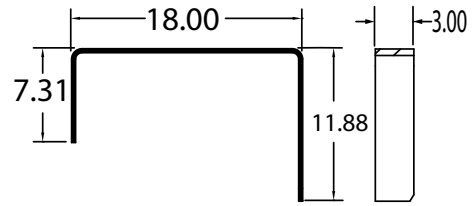

Part Number	Description
41712241	PROTECTOR 4 LAMP BUCKPLATE C/S S/S
41712242	PROTECTOR 4 LAMP BUCKPLATE R/S S/S