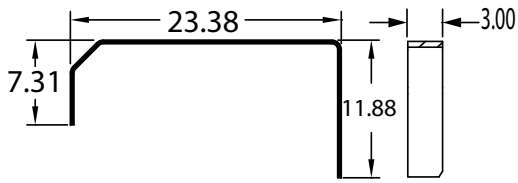

BUCKPLATE AND SILL COMPONENTS

Part Number	Description
41712235	PROTECTOR 6 LAMP BUCKPLATE C/S S/S
41712236	PROTECTOR 6 LAMP BUCKPLATE R/S S/S