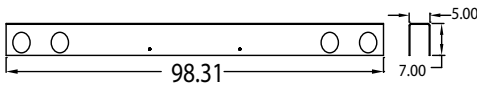

BUCKPLATES

P-SERIES STYLE

Part Number	Width	Height	Description
31716128001	102.31"	7.38"	SWING W/MARKER HOLES
31716360001		7.88"	SWING 4" CM
31716318001			WHITING DOOR
A31742007001		7.81"	S/S SWING 3" CM

Part Number	Description
31716128	7.38" X 102.31" 4" CM
31735738	7.88" X 102.31" 3" CM

Part Number	Description
43000046	REAR SILL CHANNEL SWING DOOR

Part Number	Description
69102403008	REAR SILL BOTTOM PLATE .38" X 7.70"