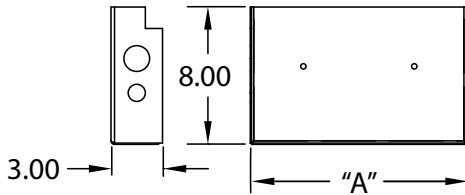

LIGHT PROTECTOR BOXES		
Part Number	Dim "A"	Notes
41707194	12.65"	4 LAMP
08550	18.65"	6 LAMP