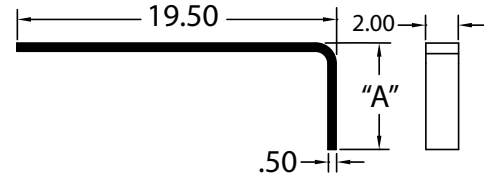

Part Number	Description
41715107	LIGHT PROTECTOR 2" X 6.50" X 19.50"
69102409	LIGHT PROTECTOR 2" X 6.13" X 19.50"