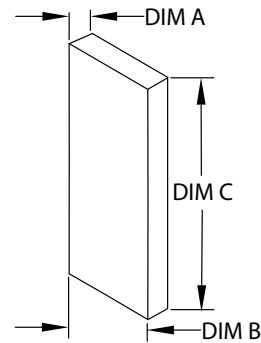

Part Number	Description
31716128	7.38" X 102.31" 4" CM
31735738	7.88" X 102.31" 3" CM

Part Number	Description
43000046	REAR SILL CHANNEL SWING DOOR

Part Number	Description
69102403008	REAR SILL BOTTOM PLATE .38" X 7.70"

BUCKPLATE AND SILL COMPONENTS

Part Number	Description
41712235	PROTECTOR 6 LAMP BUCKPLATE C/S S/S
41712236	PROTECTOR 6 LAMP BUCKPLATE R/S S/S

Part Number	Description
41712241	PROTECTOR 4 LAMP BUCKPLATE C/S S/S
41712242	PROTECTOR 4 LAMP BUCKPLATE R/S S/S

LIGHT PROTECTOR BOXES		
Part Number	Dim "A"	Notes
41707194	12.65"	4 LAMP
08550	18.65"	6 LAMP

Part Number	Description
41715107	LIGHT PROTECTOR 2" X 6.50" X 19.50"
69102409	LIGHT PROTECTOR 2" X 6.13" X 19.50"

BUMPER CHANNEL 4 LAMP BUCKPLATE			
Part Number	Dim "A"	Dim "B"	Material
41711308	2.75"	62.24"	STEEL

RIBS FOR TAIL LIGHT GUARDS			
Part Number	Dim "A"	Dim "B"	Dim "C"
41712366X006.88	.31"	3.00"	6.88"
41715132	.50"	2.00"	6.00"
69102410			5.50"