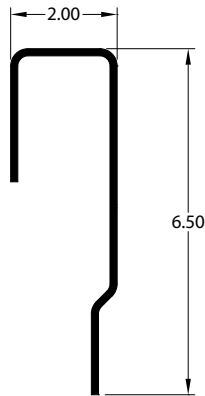

## CLASSIC REAR CORNER POST

Part Number	Description
31717003006	CORNER POST ASSEMBLY SWING DOOR C/S
31717004006	CORNER POST ASSEMBLY SWING DOOR R/S

Part Number	Description
31724131	REAR CORNER POST ASSY C/S S/S SWG DOOR
31724132	REAR CORNER POST ASSY R/S S/S SWG DOOR

## P-SERIES REAR CORNER POST

Part Number	Description
<b>1PC TUBE TYPE</b>	
A31729347002	C/S 5 HINGE GALVANEAL
A31729348002	R/S 5 HINGE GALVANEAL
A31729387G00	C/S 4 HINGE GALVANEAL
A31729388G00	R/S 4 HINGE GALVANEAL
<b>2 PC POST ASSEMBLY</b>	
A31729149001	C/S 4 HINGE S/S
A31729150001	R/S 4 HINGE S/S
A31729378002	C/S 5 HINGE S/S
A31729380002	R/S 5 HINGE S/S

Part Number	Description
31735085	R/S STEEL
31735086	C/S STEEL

## REAR CORNER POST COMPONENTS

Part Number	Description
41709701	OUTER REAR CORNER POST R/S L/W
41709702	OUTER REAR CORNER POST C/S L/W

Part Number	Description
60901107	TUBE REAR CORNER POST 2" X 5" X 120.38"