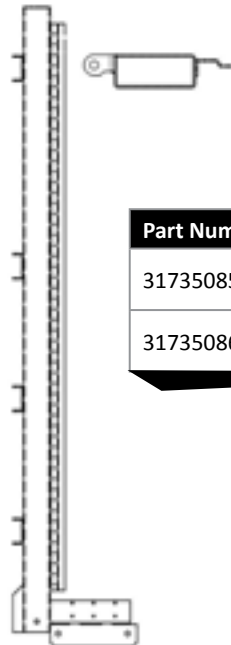

## CLASSIC REAR CORNER POST

Part Number	Description
31717003006	CORNER POST ASSEMBLY SWING DOOR C/S
31717004006	CORNER POST ASSEMBLY SWING DOOR R/S

Part Number	Description
31724131	REAR CORNER POST ASSY C/S S/S SWG DOOR
31724132	REAR CORNER POST ASSY R/S S/S SWG DOOR

## P-SERIES REAR CORNER POST

Part Number	Description
<b>1PC TUBE TYPE</b>	
A31729347002	C/S 5 HINGE GALVANEAL
A31729348002	R/S 5 HINGE GALVANEAL
A31729387G00	C/S 4 HINGE GALVANEAL
A31729388G00	R/S 4 HINGE GALVANEAL
<b>2 PC POST ASSEMBLY</b>	
A31729149001	C/S 4 HINGE S/S
A31729150001	R/S 4 HINGE S/S
A31729378002	C/S 5 HINGE S/S
A31729380002	R/S 5 HINGE S/S

Part Number	Description
31735085	R/S STEEL
31735086	C/S STEEL

## REAR CORNER POST COMPONENTS

Part Number	Description
41709701	OUTER REAR CORNER POST R/S L/W
41709702	OUTER REAR CORNER POST C/S L/W

Part Number	Description
60901107	TUBE REAR CORNER POST 2" X 5" X 120.38"