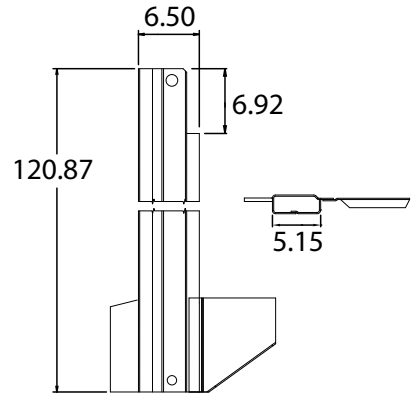

## CLASSIC REAR CORNER POST

Part Number	Description
31717003006	CORNER POST ASSEMBLY SWING DOOR C/S
31717004006	CORNER POST ASSEMBLY SWING DOOR R/S

Part Number	Description
31724131	REAR CORNER POST ASSY C/S S/S SWG DOOR
31724132	REAR CORNER POST ASSY R/S S/S SWG DOOR

## P-SERIES REAR CORNER POST

Part Number	Description
<b>1PC TUBE TYPE</b>	
A31729347002	C/S 5 HINGE GALVANEAL
A31729348002	R/S 5 HINGE GALVANEAL
A31729387G00	C/S 4 HINGE GALVANEAL
A31729388G00	R/S 4 HINGE GALVANEAL
<b>2 PC POST ASSEMBLY</b>	
A31729149001	C/S 4 HINGE S/S
A31729150001	R/S 4 HINGE S/S
A31729378002	C/S 5 HINGE S/S
A31729380002	R/S 5 HINGE S/S

Part Number	Description
31735085	R/S STEEL
31735086	C/S STEEL

## REAR CORNER POST COMPONENTS

Part Number	Description
41709701	OUTER REAR CORNER POST R/S L/W
41709702	OUTER REAR CORNER POST C/S L/W

Part Number	Description
60901107	TUBE REAR CORNER POST 2" X 5" X 120.38"