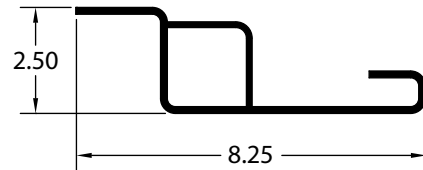

P-SERIES REAR HEADER

Part Number	Description	Notes
A31725101G00	HOLES FOR MOD 35 LIGHTS W/ RAIN DEFLECTOR	GALVANIZED
A31733038001		
31735036	HOLES FOR MOD 35 LIGHTS NO RAIN DEFLECTOR	STEEL
31735036001		GALVANEAL

Part Number	Description
A31733040001	S/S W/ HOLES FOR MOD 33 LIGHTS
A31733103001	S/S W/ HOLES FOR MOD 35 LIGHTS