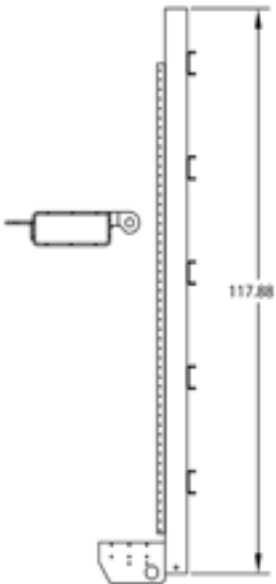

## CLASSIC REAR CORNER POST

Part Number	Description
31717003006	CORNER POST ASSEMBLY SWING DOOR C/S
31717004006	CORNER POST ASSEMBLY SWING DOOR R/S

Part Number	Description
31724131	REAR CORNER POST ASSY C/S S/S SWG DOOR
31724132	REAR CORNER POST ASSY R/S S/S SWG DOOR

## P-SERIES REAR CORNER POST

Part Number	Description
<b>1PC TUBE TYPE</b>	
A31729347002	C/S 5 HINGE GALVANEAL
A31729348002	R/S 5 HINGE GALVANEAL
A31729387G00	C/S 4 HINGE GALVANEAL
A31729388G00	R/S 4 HINGE GALVANEAL
<b>2 PC POST ASSEMBLY</b>	
A31729149001	C/S 4 HINGE S/S
A31729150001	R/S 4 HINGE S/S
A31729378002	C/S 5 HINGE S/S
A31729380002	R/S 5 HINGE S/S

Part Number	Description
31735085	R/S STEEL
31735086	C/S STEEL

## REAR CORNER POST COMPONENTS

Part Number	Description
41709701	OUTER REAR CORNER POST R/S L/W
41709702	OUTER REAR CORNER POST C/S L/W

Part Number	Description
60901107	TUBE REAR CORNER POST 2" X 5" X 120.38"