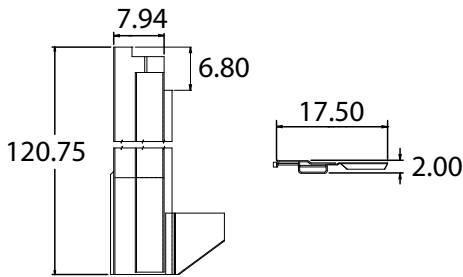

## CLASSIC REAR CORNER POST

Part Number	Description
31717003006	CORNER POST ASSEMBLY SWING DOOR C/S
31717004006	CORNER POST ASSEMBLY SWING DOOR R/S

Part Number	Description
31724131	REAR CORNER POST ASSY C/S S/S SWG DOOR
31724132	REAR CORNER POST ASSY R/S S/S SWG DOOR

## P-SERIES REAR CORNER POST

Part Number	Description
<b>1PC TUBE TYPE</b>	
A31729347002	C/S 5 HINGE GALVANEAL
A31729348002	R/S 5 HINGE GALVANEAL
A31729387G00	C/S 4 HINGE GALVANEAL
A31729388G00	R/S 4 HINGE GALVANEAL
<b>2 PC POST ASSEMBLY</b>	
A31729149001	C/S 4 HINGE S/S
A31729150001	R/S 4 HINGE S/S
A31729378002	C/S 5 HINGE S/S
A31729380002	R/S 5 HINGE S/S

## REAR CORNER POST COMPONENTS

Part Number	Description
41709701	OUTER REAR CORNER POST R/S L/W
41709702	OUTER REAR CORNER POST C/S L/W

Part Number	Description
60901107	TUBE REAR CORNER POST 2" X 5" X 120.38"