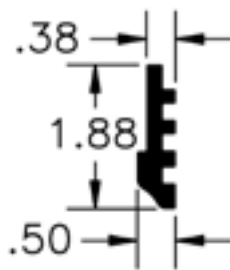

PVC DOOR JAMBS

Part Number	Description
60430305X129.50	REAR HEADER/CORNER POST FURRING ALUM 129.50"
70921	REAR HEADER/CORNER POST FURRING PVC 129.50"

Part Number	Description
60405402	REAR HEADER/CORNER POST FURRING ALUM 129.50"
77922	REAR HEADER/CORNER POST FURRING PVC 129.50"

Part Number	Description
76022	REAR HEADER FURRING ALUM 108.00"

Part Number	Description
96071	REAR HEADER CLOSURE PVC 98.36"

Part Number	Description
60412501	REAR CORNER POST FURRING ALUM 3.5"-4.0" SIDEWALL 129.50"

Part Number	Description
60411801	REAR CORNER POST FURRING ALUM 129.50"

Part Number	Description
034-15807-01824	REAR JAMB PVC 114.00" (SUPERSEAL)

Part Number	Description
41712321	REAR JAMB CORNER CONNECTOR