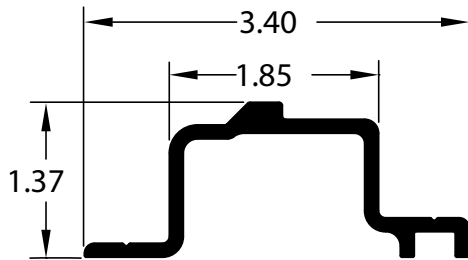

PVC DOOR JAMBS

Part Number	Description
60430305X129.50	REAR HEADER/CORNER POST FURRING ALUM 129.50"
70921	REAR HEADER/CORNER POST FURRING PVC 129.50"

Part Number	Description
60405402	REAR HEADER/CORNER POST FURRING ALUM 129.50"
77922	REAR HEADER/CORNER POST FURRING PVC 129.50"

Part Number	Description
76022	REAR HEADER FURRING ALUM 108.00"

Part Number	Description
96071	REAR HEADER CLOSURE PVC 98.36"

Part Number	Description
60412501	REAR CORNER POST FURRING ALUM 3.5"-4.0" SIDEWALL 129.50"

Part Number	Description
60411801	REAR CORNER POST FURRING ALUM 129.50"

Part Number	Description
034-15807-01824	REAR JAMB PVC 114.00" (SUPERSEAL)

Part Number	Description
41712321	REAR JAMB CORNER CONNECTOR