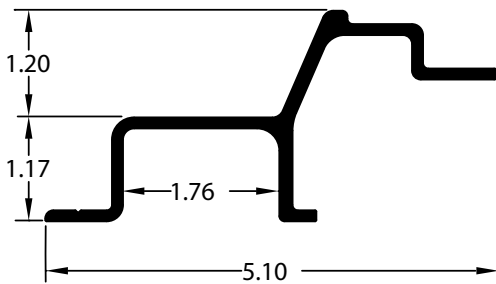

PVC DOOR JAMBS

Part Number	Description
60430305X129.50	REAR HEADER/CORNER POST FURRING ALUM 129.50"
70921	REAR HEADER/CORNER POST FURRING PVC 129.50"

Part Number	Description
60405402	REAR HEADER/CORNER POST FURRING ALUM 129.50"
77922	REAR HEADER/CORNER POST FURRING PVC 129.50"

Part Number	Description
76022	REAR HEADER FURRING ALUM 108.00"

Part Number	Description
96071	REAR HEADER CLOSURE PVC 98.36"

Part Number	Description
60412501	REAR CORNER POST FURRING ALUM 3.5"-4.0" SIDEWALL 129.50"

Part Number	Description
60411801	REAR CORNER POST FURRING ALUM 129.50"

Part Number	Description
034-15807-01824	REAR JAMB PVC 114.00" (SUPERSEAL)

Part Number	Description
41712321	REAR JAMB CORNER CONNECTOR