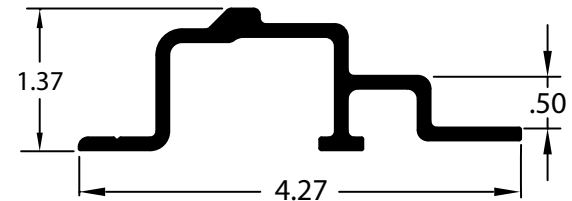

PVC DOOR JAMBS

Part Number	Description
60430305X129.50	REAR HEADER/CORNER POST FURRING ALUM 129.50"
70921	REAR HEADER/CORNER POST FURRING PVC 129.50"

Part Number	Description
60405402	REAR HEADER/CORNER POST FURRING ALUM 129.50"
77922	REAR HEADER/CORNER POST FURRING PVC 129.50"

Part Number	Description
76022	REAR HEADER FURRING ALUM 108.00"

Part Number	Description
96071	REAR HEADER CLOSURE PVC 98.36"

Part Number	Description
60412501	REAR CORNER POST FURRING ALUM 3.5"-4.0" SIDEWALL 129.50"

Part Number	Description
60411801	REAR CORNER POST FURRING ALUM 129.50"

Part Number	Description
034-15807-01824	REAR JAMB PVC 114.00" (SUPERSEAL)

Part Number	Description
41712321	REAR JAMB CORNER CONNECTOR