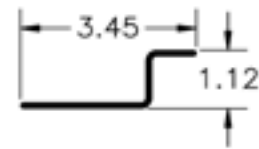

PVC DOOR JAMBS

Part Number	Description
60430305X129.50	REAR HEADER/CORNER POST FURRING ALUM 129.50"
70921	REAR HEADER/CORNER POST FURRING PVC 129.50"

Part Number	Description
60405402	REAR HEADER/CORNER POST FURRING ALUM 129.50"
77922	REAR HEADER/CORNER POST FURRING PVC 129.50"

Part Number	Description
76022	REAR HEADER FURRING ALUM 108.00"

Part Number	Description
96071	REAR HEADER CLOSURE PVC 98.36"

Part Number	Description
60412501	REAR CORNER POST FURRING ALUM 3.5"-4.0" SIDEWALL 129.50"