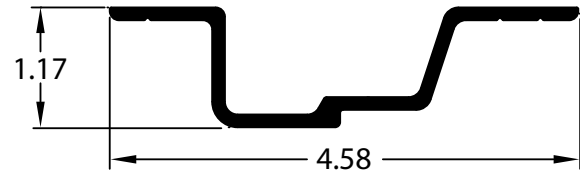

PVC DOOR JAMBS

Part Number	Description
60430305X129.50	REAR HEADER/CORNER POST FURRING ALUM 129.50"
70921	REAR HEADER/CORNER POST FURRING PVC 129.50"

Part Number	Description
60405402	REAR HEADER/CORNER POST FURRING ALUM 129.50"
77922	REAR HEADER/CORNER POST FURRING PVC 129.50"

Part Number	Description
76022	REAR HEADER FURRING ALUM 108.00"

Part Number	Description
96071	REAR HEADER CLOSURE PVC 98.36"

Part Number	Description
60412501	REAR CORNER POST FURRING ALUM 3.5"-4.0" SIDEWALL 129.50"

Part Number	Description
60411801	REAR CORNER POST FURRING ALUM 129.50"

Part Number	Description
034-15807-01824	REAR JAMB PVC 114.00" (SUPERSEAL)

Part Number	Description
41712321	REAR JAMB CORNER CONNECTOR