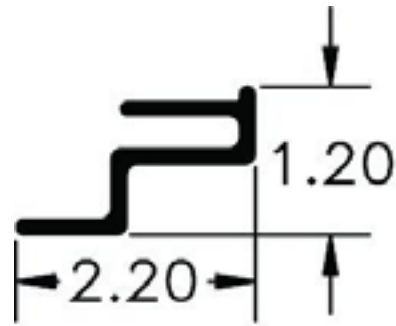

PVC DOOR FURRING

Part Number	Description
92180	FURRING PVC 4.00" DOOR 110.00"

Part Number	Description
92190	FURRING PVC 4.00" DOOR 110.00" CENTER

Part Number	Description
95192	FURRING PVC 3.00" DOOR 112.50"

Part Number	Description
95202	FURRING PVC 3.00" DOOR 110.00" CENTER

Part Number	Description
61318627X112.50	FURRING PVC 3.00" DOOR 112.50"

Part Number	Description
61318628X110.00	FURRING PVC 3.00" DOOR 110.00" CENTER