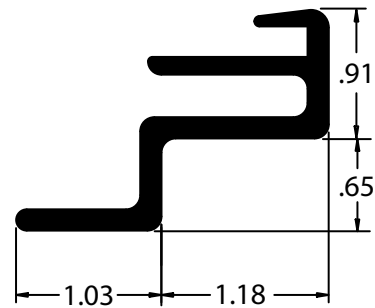

PVC DOOR FURRING

Part Number	Description
92180	FURRING PVC 4.00" DOOR 110.00"

Part Number	Description
92190	FURRING PVC 4.00" DOOR 110.00" CENTER

Part Number	Description
95192	FURRING PVC 3.00" DOOR 112.50"

Part Number	Description
95202	FURRING PVC 3.00" DOOR 110.00" CENTER

Part Number	Description
61318627X112.50	FURRING PVC 3.00" DOOR 112.50"

Part Number	Description
61318628X110.00	FURRING PVC 3.00" DOOR 110.00" CENTER