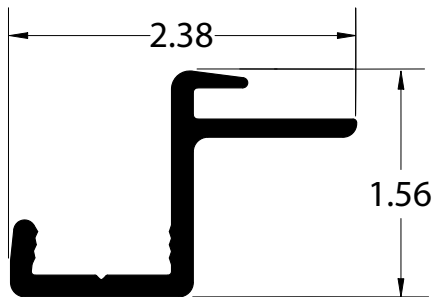

PVC DOOR FURRING

Part Number	Description
92180	FURRING PVC 4.00" DOOR 110.00"

Part Number	Description
92190	FURRING PVC 4.00" DOOR 110.00" CENTER

Part Number	Description
95192	FURRING PVC 3.00" DOOR 112.50"

Part Number	Description
95202	FURRING PVC 3.00" DOOR 110.00" CENTER

Part Number	Description
61318627X112.50	FURRING PVC 3.00" DOOR 112.50"

Part Number	Description
61318628X110.00	FURRING PVC 3.00" DOOR 110.00" CENTER