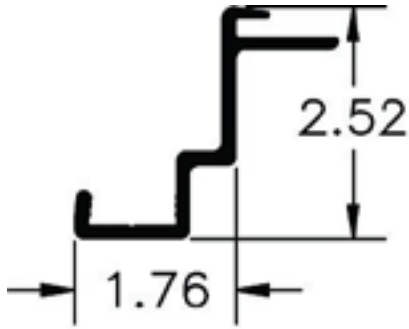

PVC DOOR FURRING

Part Number	Description
92180	FURRING PVC 4.00" DOOR 110.00"

Part Number	Description
92190	FURRING PVC 4.00" DOOR 110.00" CENTER

Part Number	Description
95192	FURRING PVC 3.00" DOOR 112.50"

Part Number	Description
95202	FURRING PVC 3.00" DOOR 110.00" CENTER

Part Number	Description
61318627X112.50	FURRING PVC 3.00" DOOR 112.50"

Part Number	Description
61318628X110.00	FURRING PVC 3.00" DOOR 110.00" CENTER