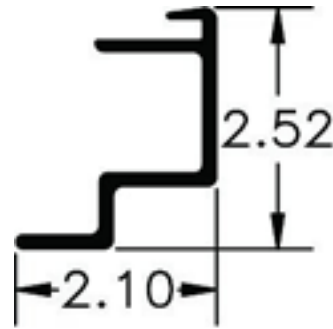

PVC DOOR FURRING

Part Number	Description
92180	FURRING PVC 4.00" DOOR 110.00"

Part Number	Description
92190	FURRING PVC 4.00" DOOR 110.00" CENTER

Part Number	Description
95192	FURRING PVC 3.00" DOOR 112.50"

Part Number	Description
95202	FURRING PVC 3.00" DOOR 110.00" CENTER

Part Number	Description
61318627X112.50	FURRING PVC 3.00" DOOR 112.50"

Part Number	Description
61318628X110.00	FURRING PVC 3.00" DOOR 110.00" CENTER