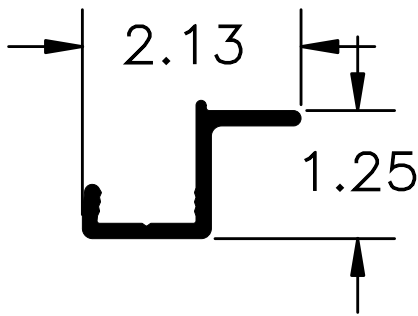

PVC DOOR FURRING

Part Number	Description
92180	FURRING PVC 4.00" DOOR 110.00"

Part Number	Description
92190	FURRING PVC 4.00" DOOR 110.00" CENTER

Part Number	Description
95192	FURRING PVC 3.00" DOOR 112.50"

Part Number	Description
95202	FURRING PVC 3.00" DOOR 110.00" CENTER

Part Number	Description
61318627X112.50	FURRING PVC 3.00" DOOR 112.50"

Part Number	Description
61318628X110.00	FURRING PVC 3.00" DOOR 110.00" CENTER