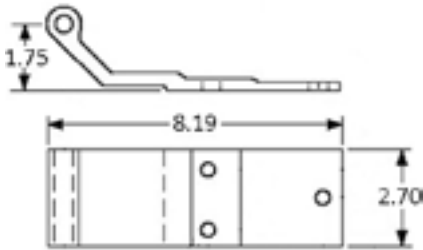

ALL MAKES HINGES

Part Number	Description
2810919	HINGE ALUM 3-HOLE 2.70" X 8.25" 1.75" OFFSET (DORSEY)