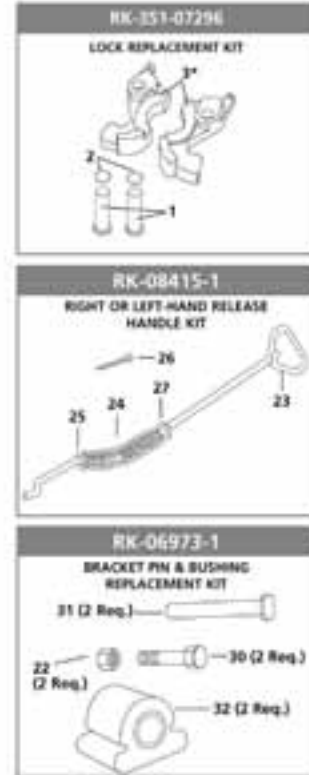

Item	Part Number	Description
1	RK-07292-1	LOCK PIN (INCLUDES #2)
2	XB-07398	RETAINING RING
3	RK-351-07296	LOCK JAW KIT (INCLUDES #1 THRU #4)
4	XB-07628	EXTENSION SPRING
5	XB-HNH-34-F	LOCKNUT (3/4"-16)
6	XB-PW-1316-112	WASHER (1 1/2"O.D X 13/16"ID)
7	XB-1127	RUBBER WASHER
8	XB-02312	LOCK ADJUSTMENT TAG
9	XA-1706	YOKE SHAFT
10	XB-1505	COMPRESSION SPRING
11	XA-07295	YOKE SHAFT
12	XB-2149	TORSION SPRING
13	XB-21-S-500-2750	ROLL PIN (1/2" X 2 3/4")
14L	XA-3542-L	SECONDARY LOCK (LEFT HAND)
14R	XA-3542-R	SECONDARY LOCK (RIGHT HAND)
15	XB-2083	HEX HEAD CAP SCREW (1/2"-20 X 1 3/4")
16	XB-08559	WASHER (1 3/4"O.D X 9/16"ID)
17	XA-1029	ROLLER (1/2" I.D.)

Item	Part Number	Description
18	XB-CX-58-F-134	HEX HEAD CAP SCREW (5/8"-18 X 1 3/4")
19	XB-07431	WASHER (2 5/8" X 21/32")
20	XA-1507	ROLLER (5/8" I.D.)
21L	XA-07150-L	CAM PLATE (LEFT HAND)
21R	XA-07150-R	CAM PLATE (RIGHT HAND)
22	XB-T-69-A	LOCKNUT (1/2"-20)
23	RK-07151-1	RELEASE HANDLE (UNIVERSAL)
24	XB-07291	COMPRESSION SPRING
25	XB-PW-1732-1-116	WASHER (11/16"O.D X 1/2"ID)
26	XB-07508	COTTER PIN (1/8" X 1 1/4")
27	XB-T-49	WASHER (1 3/8"O.D X 9/16"ID)
28	XB-07610	OPERATION TAG
29	XB-H-38	GREASE ZERK
30	XB-C-95	HEX HEAD CAP SCREW (1/2"-20 X 1 1/4")
31	XE-06356	BRACKET PIN
32	XB-0011-2	RUBBER BUSHING
33	XA-3542-M	MANUAL SECOND LOCK RELEASE HANDLE
34	XA-3528	MANUAL SECONDARY LOCK