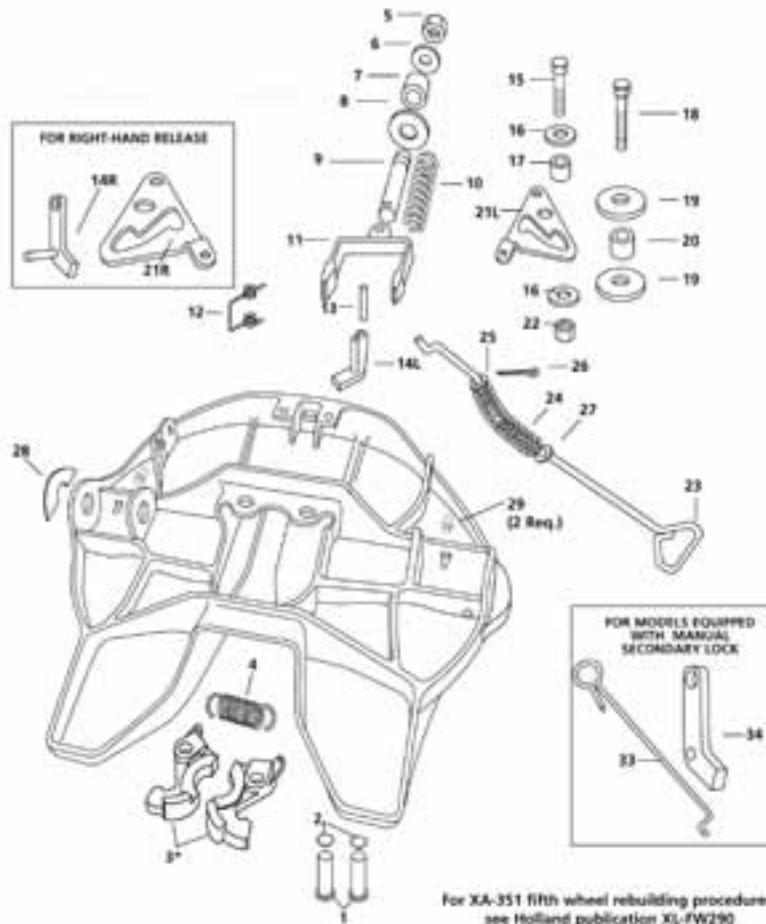

FW35 COMPONENTS

XA-351 Rebuild Kit

RK-351-A: Right-hand Release
RK-351-A-L: Left-hand Release