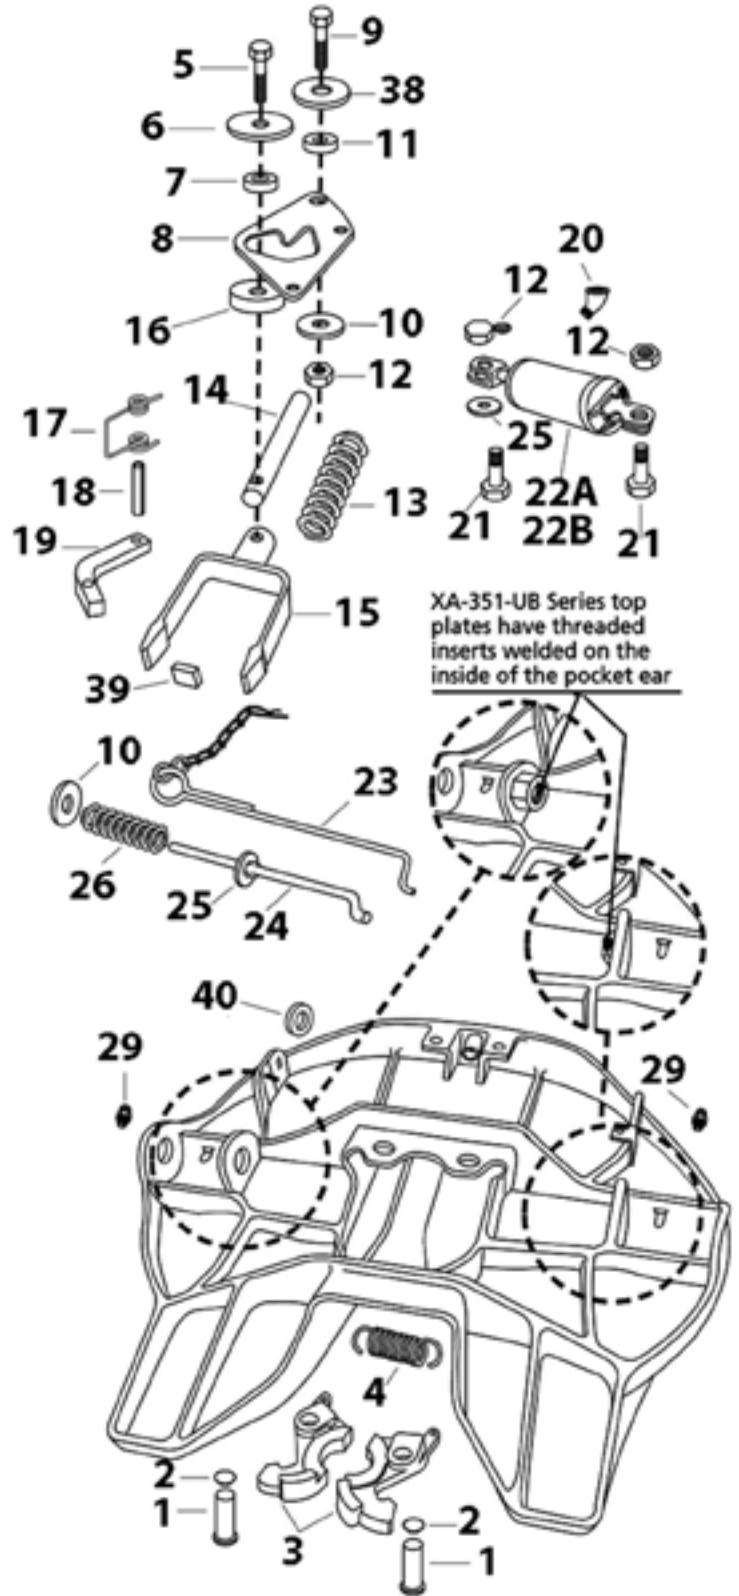

XA-351-03505 & XA-351-UB COMPONENTS

Air Cylinder Table

Top Plate Assembly	Air Cylinder Components
XA-351-03505	Items 20 and 22A
XA-351-03505-2	Items 20 and 22A
XA-351-03505-3	Item 22B, omit item 20
XA-351-03505-4	Items 20 and 22B
XA-351-UB	Items 20 and 22A