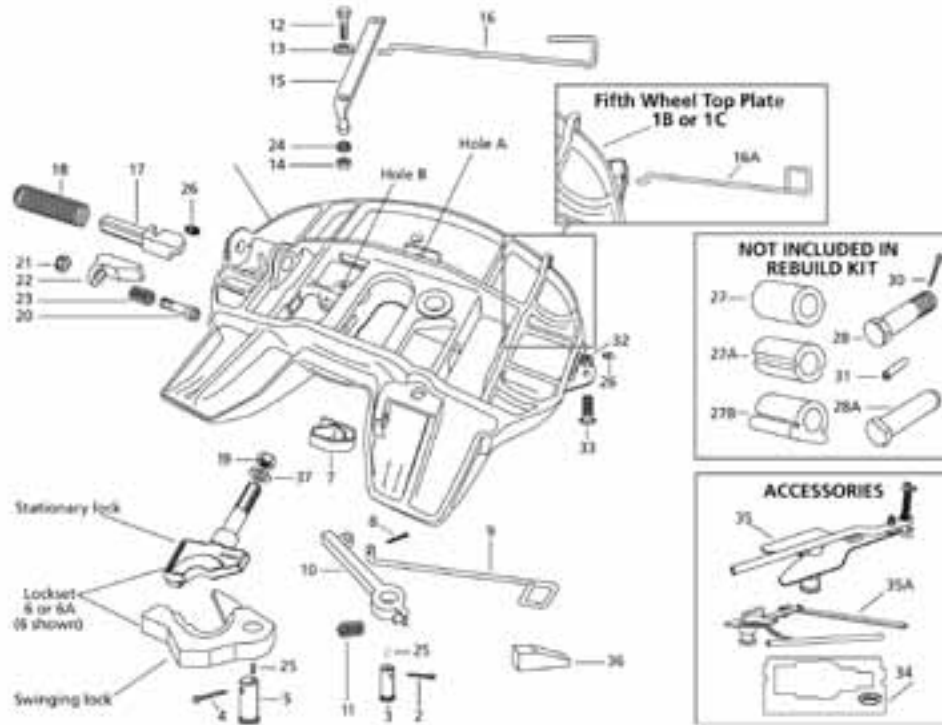

FW0070 COMPONENTS

Item	Part Number	Description
1	XA-71-DAP	FIFTH WHEEL TOP PLATE FOR 2" KINGPIN
1A	XA-71-OAP	FIFTH WHEEL TOP PLATE FOR 3.5" KINGPIN
1B	XA-71-03706	FIFTH WHEEL TOP PLATE-2" KINGPIN FOR FW2570-7103 SERIES OR FW2570-7113 SERIES
1C	XA-03711	FIFTH WHEEL TOP PLATE-3.5" KINGPIN FOR FW2570-7103 SERIES OR FW2570-7113 SERIES
2	XB-5	COTTER PIN (1/4" X 2")
3	XA-1016-C	LOCK PIN
4	XB-T-60	COTTER PIN (1/4" X 2.5")
5	XA-FW-108-D	LOCK PIN
6	XA-FW-104-D	LOCK SET FOR 2" KINGPIN
6A	XA-FW-104-03	LOCK SET FOR 3.5" KINGPIN
7	XA-FW-128	SPRING
8	XB-16	COTTER PIN (1/8" X 1")
9	XA-FW-78	SECONDARY LOCK RELEASE HANDLE
10	XA-FW-137-2	SECONDARY LOCK ARM
11	XB-1028-2	SPRING
12	XB-2083	HEX HEAD BOLT (1/2"-20 X 1 3/4")
13	XB-T-49	PLAIN WASHER
14	XB-T-69-A	HEX LOCK NUT
15	XA-1005-FH	RELEASE LEVER
16	XA-1117-H	RELEASE HANDLE
16A	XA-03715	
17	XA-1104	PLUNGER
18	XB-1007	COMPRESSION SPRING (RED)

Item	Part Number	Description
19	XB-04473	JAM NUT (1")
20	XB-09407	SOCKET HEAD CAP SCREW
21	XB-HNH-58-C	LOCK NUT (5/8"-11)
22	XD-3123-1	ADJUSTING WEDGE
23	XB-403	COMPRESSION SPRING
24	XB-02949	NYLON BUSHING
25	XB-0769	LUBE FITTING (90°)
26	XB-H-38	LUBE FITTING
27	XB-1604-9	BUSHING (PRIOR TO 5/82)
27A	XB-0012-1	BUSHING (5/82 TO 9/87)
27B	XB-0012-3	BUSHING (AFTER 9/87)
28	XA-2632	PIVOT BOLT (PRIOR TO 11/86)
28A	XE-02759	PIVOT PIN (AFTER 11/86)
29	XB-T-9N-2	NUT (PRIOR TO 11/86) (NOT SHOWN)
30	XB-T-60	COTTER PIN (PRIOR TO 11/86)
31	XB-21-S-375-1750	ROLL PIN
32	XB-T-69-A	HEX LOCK NUT
33	XB-08002	SOCKET BUTTON HEAD CAP SCREW
34	TF-0110	KINGPIN GAUGE
35	TF-TLN-5001	2" KINGPIN LOCK TESTER
35A	TF-TLN-1500	3.5" KINGPIN LOCK TESTER
36	XA-05768-1	ADJUSTING BLOCK
37	XB-10327	LOCK WASHER (1")