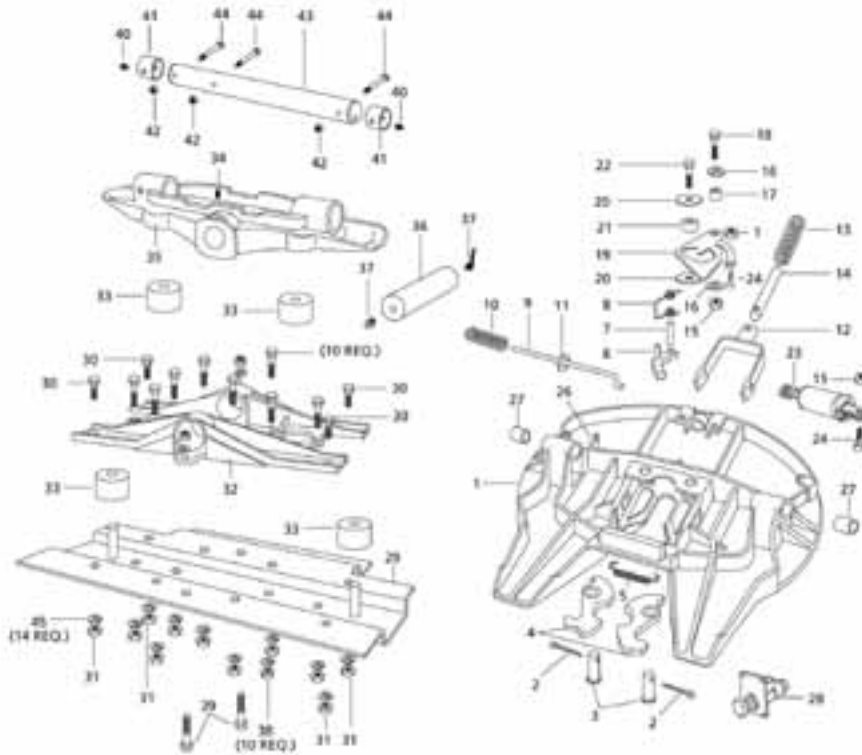

FW1560-C COMPONENTS

Item	Part Number	Description
1	XA-1501-CA1S	FIFTH WHEEL SUBASSEMBLY COMPLETE LESS BASE AND SHAFT
2	XB-5	COTTER PIN
3	XA-1313	LOCK PINS
4	XA-1704-X	LOCK SET
5	XB-GT-13-1	EXTENSION SPRING
6	XA-3542-R	SECONDARY LOCK SUBASSEMBLY
7	XB-21-S-500-2750	ROLLED PIN
8	XB-2149	TORSION SPRING
9	XA-1707-5	HANDLE
10	XB-1028-1	SPRING
11	XB-PW-1732-1-116	WASHER
12	XA-1703-F	YOKE
13	XB-1505	SPRING
14	XA-1706-1	YOKE SHANK
15	XB-T-69-A	LOCKNUT (1/2"-20)
16	XB-T-49	PLAIN WASHER
17	XA-1029	ROLLER
18	XB-2083	HEX BOLT (1/2"-20 X 1 3/4")
19	XA-1705-7A	CAM PLATE
20	XB-1030-1	WASHER
21	XA-1507-1	ROLLER
22	XB-CX-58-F-134	HEX BOLT (5/8"-18 X 1 3/4")
23	XA-2524-R-4-1	AIR CYLINDER

Item	Part Number	Description
24	XB-T-89-5	HEX HEAD CAP SCREW (1/2"-20 X 1 3/4" LONG)
25	XA-1512	CYLINDER SUPPORT
26	XA-1532	LEVER BRACKET
27	XB-03429	BEARING
28	XB-2556	AIR CONTROL VALVE
29	XA-H-15-C-60	MOUNTING PLATE SUBASSEMBLY
30	XB-9	HEX BOLT (5/8"-18 X 1 1/2")
31	XB-E-540	HEX NUT (5/8"-18)
32	XA-61-A	ROCKER BED
33	XB-70	RUBBER CUSHION
34	XB-2896	SET SCREW
35	XA-62	ROCKER ARM
36	XA-63-1	ROCKER PIN
37	XB-H-38	LUBE FITTING
38	XB-1316	HEX NUT (5/8"-11)
39	XB-T-97	HEX BOLT (5/8"-11 X 2 1/2")
40	XB-767	LUBE FITTING
41	XA-H-72-A	COLLAR
42	XB-338	NUT (3/8"-16)
43	XA-64	SHAFT
44	XB-03437	HEX BOLT (3/8"-16 X 3 1/2")
45	XB-T-99	LOCK WASHER
46	XB-02967	NEVER SEEZ (NOT SHOWN)