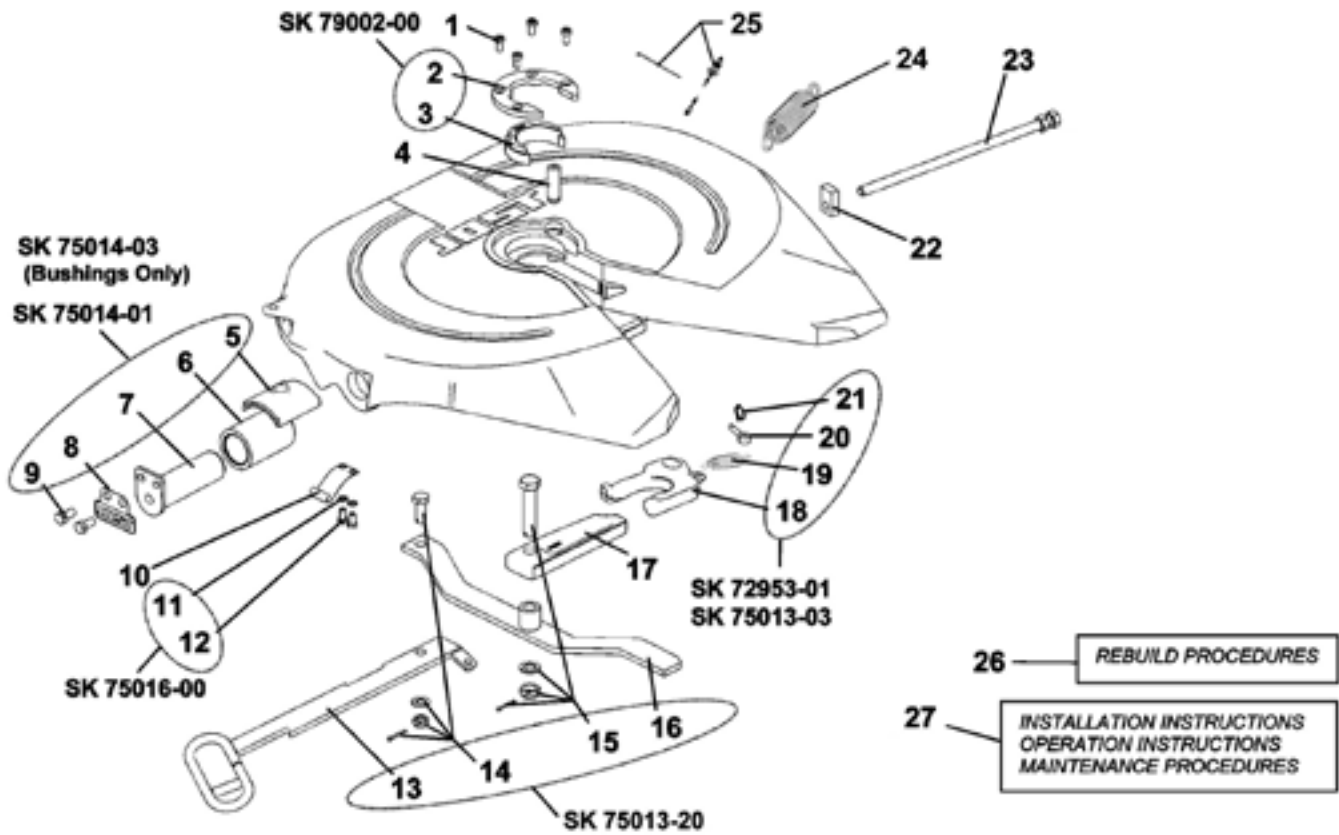

Item	Part Number	Description
14	SK 73221-01	LOCKING BAR BOLT ASSEMBLY
15	SK 3105-140	LH LEVER WITH BUSHING
16	SK 3205-06	LOCKING BAR
17	SK 1489LZ	LH LOCK JAW
18	SK 847	LOCK JAW SPRING
19	SK 2106-69	EYE BOLT
20	SK 2106-70	RING
21	SK 73205-07	GUIDE PIECE
22F	SK 79010-07	ADJUSTING SCREW (JSK37F)
22H	SK 3105-151	ADJUSTING SCREW (JSK37H)
23	SK 3105-20	DOUBLE TENSION SPRING
24	SK 3108-02	LUBRICATING KIT
25	LT JSK37-03	REBUILD PROCEDURES
26F	SK 75020-22	INFO PACK (JSK37F)
26H	SK 75020-14	INFO PACK (JSK37H)

MAJOR REBUILD KIT

COMPLETE REBUILD KIT
INCLUDES ITEMS 1-25 ABOVE

Top Plate	Part Number
JSK37FSL	SK 75013-14
JSK37HSL	SK 73221-52Z

MINOR REBUILD KIT

CUSHION & LOCK JAW
INCLUDES ITEMS 1-4, 17-20 & 24 ABOVE

Top Plate	Part Number
JSK37FSL	SK 73221-50Z
JSK37HSL	

37USL COMPONENTS

Item	Part Number	Description
1	SK 73121-55	CUSHION RING BOLT
2	SK 3105-93	RETAINER
3	SK 3105-92	CUSHION RING INSERT
4	SK 72106-67	LOCK JAW PIVOT PIN
5F	SK 3105-95	COLLAR
6	SK 2905-94	BUSHING
7	SK 79011-03	BRACKET PIN 50MM
8	SK 73104-47	TAB WASHER
9	SK 70202-15	1/2"-13 X 3/4" LG. HEX BOLT
10	SK 70993-00	RELEASE HANDLE PLATE SPRING
11	SK 70301-00	LOCK WASHER
12	SK 70202-09	3/8"-16 HEX BOLT
13	SK 73105-15	LH RELEASE HANDLE
14	SK 71513	PIVOT BOLT ASSEMBLY

Item	Part Number	Description
15	SK 73221-01	LOCKING BAR BOLT ASSEMBLY
16	SK 3105-140	LH LEVER WITH BUSHING
17	SK 3205-06	LOCKING BAR
18	SK 1489LZ	LH LOCK JAW
19	SK 847	LOCK JAW SPRING
20	SK 2106-69	EYE BOLT
21	SK 2106-70	RING
22	SK 73205-07	GUIDE PIECE
23	SK 3105-151	ADJUSTING SCREW W/ HEX NUT
24	SK3105-20	DOUBLE TENSION SPRING
25	SK 3108-02	LUBRICATING KIT
26	LT JSK37-03	REBUILD PROCEDURES
27	SK 75020-01	INFO PACK