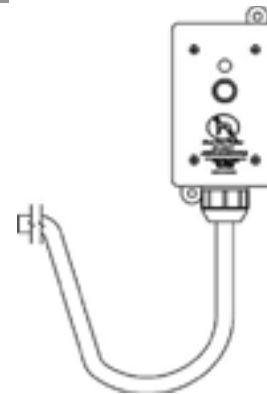

WATERPROOF EXTERIOR SWITCHES

Part Number	Description
41300801	2-WAY WATERPROOF SWITCH
41300804	3-WAY WATERPROOF SWITCH

Part Number	Description
41300802	2-WAY

Part Number	Description
41300912	WATERPROOF ELECTRIC BOX PVC

Part Number	Description
41300913	COVER W/ PLUNGER FOR 41300912 BOX

Part Number	Description
01-4400-70	AIR PRESSURE SWITCH FOR DOME LAMPS 36" LONG 2-CONDUCTOR CABLE 4.56"X 2.81" BOX

Part Number	Description
01-4400-71	AIR PRESSURE/RELAY SWITCH FOR DOME LAMPS 24" LONG 4-CONDUCTOR CABLE 4.75"X 4.50" BOX

MISCELLANEOUS SWITCHES & TIMERS

Part Number	Description
01-4438-70	INTERIOR SWITCH FOR DOME LAMPS

Part Number	Description
P-80-130	TOGGLE SWITCH CUP BACK MOUNT
P-80-131	TOGGLE SWITCH CUP SIDE MOUNT

Part Number	Description
41300803	TOGGLE SWITCH 2-WAY

Part Number	Description
41300805	TOGGLE SWITCH 3-WAY
41300806	TOGGLE 4-WAY

Part Number	Description
38046	ABS ACCESSORY SWITCH

TIMER SWITCHES

Part Number	Description
01-4424-70	40 MINUTE ELECTRONIC 2-WAY TIMER SWITCH FOR DOME LAMPS 72" LONG 3-CONDUCTOR CABLE