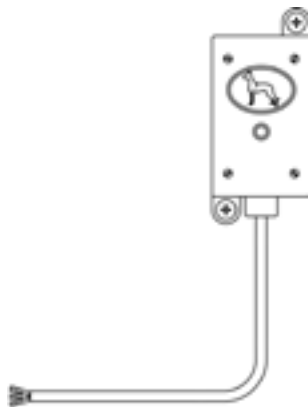

WATERPROOF EXTERIOR SWITCHES

Part Number	Description
41300801	2-WAY WATERPROOF SWITCH
41300804	3-WAY WATERPROOF SWITCH

Part Number	Description
41300802	2-WAY

Part Number	Description
41300912	WATERPROOF ELECTRIC BOX PVC

Part Number	Description
41300913	COVER W/ PLUNGER FOR 41300912 BOX

Part Number	Description
01-4400-70	AIR PRESSURE SWITCH FOR DOME LAMPS 36" LONG 2-CONDUCTOR CABLE 4.56"X 2.81" BOX

Part Number	Description
01-4400-71	AIR PRESSURE/RELAY SWITCH FOR DOME LAMPS 24" LONG 4-CONDUCTOR CABLE 4.75"X 4.50" BOX

MISCELLANEOUS SWITCHES & TIMERS

Part Number	Description
01-4438-70	INTERIOR SWITCH FOR DOME LAMPS

Part Number	Description
P-80-130	TOGGLE SWITCH CUP BACK MOUNT
P-80-131	TOGGLE SWITCH CUP SIDE MOUNT

Part Number	Description
41300803	TOGGLE SWITCH 2-WAY

Part Number	Description
41300805	TOGGLE SWITCH 3-WAY
41300806	TOGGLE 4-WAY

Part Number	Description
38046	ABS ACCESSORY SWITCH

TIMER SWITCHES

Part Number	Description
01-4424-70	40 MINUTE ELECTRONIC 2-WAY TIMER SWITCH FOR DOME LAMPS 72" LONG 3-CONDUCTOR CABLE