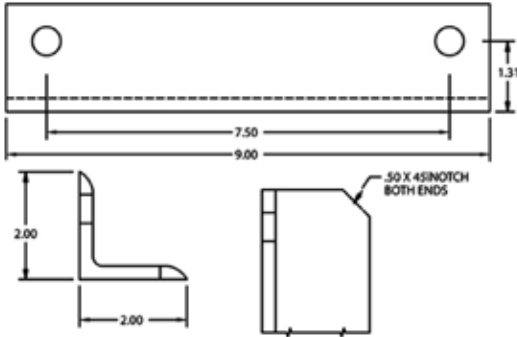

ALL MAKES MOUNTING GUSSETS

Doubler Plate For:
03-1103-0-077 & 03-1103-0-078

UTILITY STYLE

Part Number	Description
03-1103-0-123	R/S
03-1103-0-124	C/S

WABASH STYLE

Part Number	Description
13S00047	R/S
13S00048	C/S

MISCELLANEOUS PINES BRACING

Part Number	Description
00018338001	BOTTOM FILLER ANGLE PINES 2" X 2" X 9"

Part Number	Description
43960109	REINFORCEMENT PLATE FOR Z-BRACE 2" X 4"

Part Number	Description
49900206	Z-BRACE PINES 8-1/4" X 83-3/4"