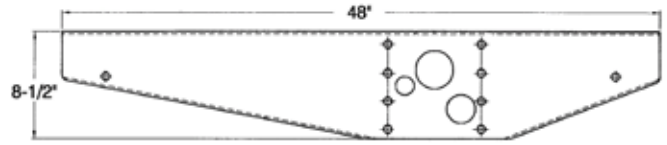

ALL MAKES MOUNTING GUSSETS

Doubler Plate For:
03-1103-0-077 & 03-1103-0-078

UTILITY STYLE

Part Number	Description
03-1103-0-123	R/S
03-1103-0-124	C/S

WABASH STYLE

Part Number	Description
13S00047	R/S
13S00048	C/S

MISCELLANEOUS PINES BRACING

Part Number	Description
00018338001	BOTTOM FILLER ANGLE PINES 2" X 2" X 9"

Part Number	Description
43960109	REINFORCEMENT PLATE FOR Z-BRACE 2" X 4"

Part Number	Description
49900206	Z-BRACE PINES 8-1/4" X 83-3/4"