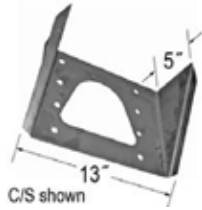

ALL MAKES MOUNTING GUSSETS

Doubler Plate For:
03-1103-0-077 & 03-1103-0-078

UTILITY STYLE

Part Number	Description
03-1103-0-123	R/S
03-1103-0-124	C/S

WABASH STYLE

Part Number	Description
13S00047	R/S
13S00048	C/S

MISCELLANEOUS PINES BRACING

Part Number	Description
00018338001	BOTTOM FILLER ANGLE PINES 2" X 2" X 9"

Part Number	Description
43960109	REINFORCEMENT PLATE FOR Z-BRACE 2" X 4"

Part Number	Description
49900206	Z-BRACE PINES 8-1/4" X 83-3/4"