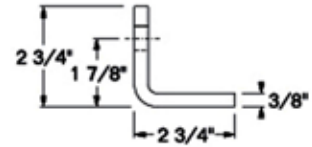

Part Number	Description
1008-1631	BRACE LUG 1 HOLE 90 DEGREE