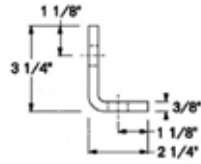

### BRACE ANGLES

Part Number	Description
13246	R/S REAR 2.00" X 2.00" X 31.50"
13247	C/S REAR 2.00" X 2.00" X 31.50"
13248	R/S FRONT 2.00" X 2.00" X 25.75"
13249	C/S FRONT 2.00" X 2.00" X 25.75"

## LANDING GEAR BRACE LUGS

Part Number	Description	Part Number	Description	Part Number	Description
43960005	ATTACHING PLATE FOR BRACE ANGLES, GREAT DANE	051-16054	BRACE LUG UPPER 3/8" X 3" X 6-3/8"	1008-1473	BRACE LUG L-BRKT 2-3/4" X 6-7/8"

**LANDING GEAR BRACE LUGS**

Part Number	Description
1008-1364	BRACE LUG, SHORT

Part Number	Description
1008-1634	BRACE LUG 90 DEGREE 2 HOLE

Part Number	Description
1008-1631	BRACE LUG 1 HOLE 90 DEGREE

Part Number	Description
1008-1757	BRACE LUG, 3-HOLE STRAIGHT

Part Number	Description
1008-2974	BRACE LUG STRAIGHT 2 HOLE

Part Number	Description
1008-1630	BRACE LUG 2 HOLE STRAIGHT

Part Number	Description
1008-2007	BRACE LUG, 2-HOLE FLAT

Part Number	Description
1008-2648	BRACE LUG, 2-HOLE FLAT