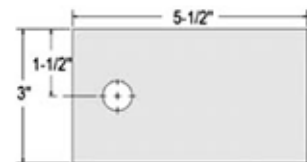

Part Number	Description
13S00547	BRACE LUG, WABASH