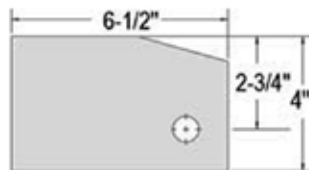

Part Number	Description
13S00398	LOWER BRACE LUG, WABASH