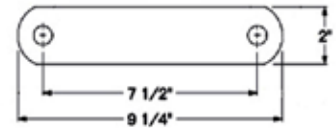

**LANDING GEAR BRACE LUGS**

Part Number	Description
1008-1364	BRACE LUG, SHORT

Part Number	Description
1008-1634	BRACE LUG 90 DEGREE 2 HOLE

Part Number	Description
1008-1631	BRACE LUG 1 HOLE 90 DEGREE

Part Number	Description
1008-1757	BRACE LUG, 3-HOLE STRAIGHT

Part Number	Description
1008-2974	BRACE LUG STRAIGHT 2 HOLE

Part Number	Description
1008-1630	BRACE LUG 2 HOLE STRAIGHT

Part Number	Description
1008-2007	BRACE LUG, 2-HOLE FLAT

Part Number	Description
1008-2648	BRACE LUG, 2-HOLE FLAT

Part Number	Description
1008-1467	BRACE LUG 2 HOLE STRAIGHT

Part Number	Description
1008-1306	BRACE LUG DOUBLE SQUARE LEG

Part Number	Description
1008-1307	BRACE LUG ROUND LEG

Part Number	Description
13S00018	BRACE LUG, SQ. LEG, WABASH