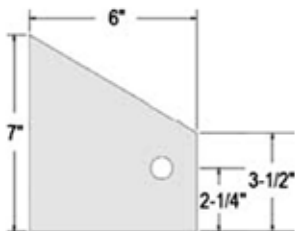

Part Number	Description
1008-2974	BRACE LUG STRAIGHT 2 HOLE

Part Number	Description
1008-1630	BRACE LUG 2 HOLE STRAIGHT

Part Number	Description
1008-2007	BRACE LUG, 2-HOLE FLAT

Part Number	Description
1008-2648	BRACE LUG, 2-HOLE FLAT

Part Number	Description
1008-1467	BRACE LUG 2 HOLE STRAIGHT

Part Number	Description
1008-1306	BRACE LUG DOUBLE SQUARE LEG

Part Number	Description
1008-1307	BRACE LUG ROUND LEG

Part Number	Description
13S00018	BRACE LUG, SQ. LEG, WABASH