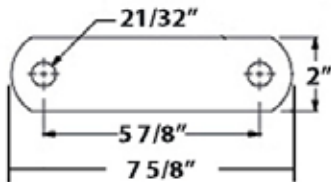

### BRACE ANGLES SUPERSEAL

Part Number	Description
092-27190-00380	C/S FRONT 2.00" X 2.00" X 23.75"
092-27191-00380	R/S FRONT 2.00" X 2.00" X 23.75"
092-27192-00522	C/S REAR 2.00" X 2.00" X 32.63"
092-27193-00522	R/S REAR 2.00" X 2.00" X 32.63"

## LANDING GEAR BRACE LUGS

Part Number	Description	Part Number	Description	Part Number	Description
43960005	ATTACHING PLATE FOR BRACE ANGLES, GREAT DANE	051-16054	BRACE LUG UPPER 3/8" X 3" X 6-3/8"	1008-1473	BRACE LUG L-BRKT 2-3/4" X 6-7/8"

**LANDING GEAR BRACE LUGS**

Part Number	Description
1008-1364	BRACE LUG, SHORT

Part Number	Description
1008-1634	BRACE LUG 90 DEGREE 2 HOLE

Part Number	Description
1008-1631	BRACE LUG 1 HOLE 90 DEGREE

Part Number	Description
1008-1757	BRACE LUG, 3-HOLE STRAIGHT

Part Number	Description
1008-2974	BRACE LUG STRAIGHT 2 HOLE

Part Number	Description
1008-1630	BRACE LUG 2 HOLE STRAIGHT

Part Number	Description
1008-2007	BRACE LUG, 2-HOLE FLAT

Part Number	Description
1008-2648	BRACE LUG, 2-HOLE FLAT