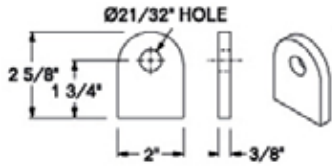

LANDING GEAR BRACE LUGS

Part Number	Description
1008-1364	BRACE LUG, SHORT