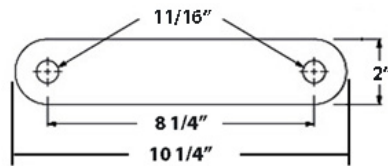

## LANDING GEAR BRACE LUGS

Part Number	Description	Part Number	Description	Part Number	Description
43960005	ATTACHING PLATE FOR BRACE ANGLES, GREAT DANE	051-16054	BRACE LUG UPPER 3/8" X 3" X 6-3/8"	1008-1473	BRACE LUG L-BRKT 2-3/4" X 6-7/8"

**LANDING GEAR BRACE LUGS**

Part Number	Description
1008-1364	BRACE LUG, SHORT

Part Number	Description
1008-1634	BRACE LUG 90 DEGREE 2 HOLE

Part Number	Description
1008-1631	BRACE LUG 1 HOLE 90 DEGREE

Part Number	Description
1008-1757	BRACE LUG, 3-HOLE STRAIGHT

Part Number	Description
1008-2974	BRACE LUG STRAIGHT 2 HOLE

Part Number	Description
1008-1630	BRACE LUG 2 HOLE STRAIGHT

Part Number	Description
1008-2007	BRACE LUG, 2-HOLE FLAT

Part Number	Description
1008-2648	BRACE LUG, 2-HOLE FLAT