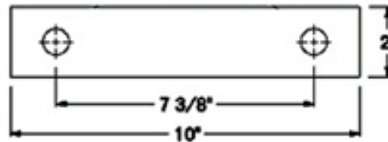

## LANDING GEAR BRACE LUGS

Part Number	Description	Part Number	Description	Part Number	Description
43960005	ATTACHING PLATE FOR BRACE ANGLES, GREAT DANE	051-16054	BRACE LUG UPPER 3/8" X 3" X 6-3/8"	1008-1473	BRACE LUG L-BRKT 2-3/4" X 6-7/8"

**LANDING GEAR BRACE LUGS**

Part Number	Description
1008-1364	BRACE LUG, SHORT

Part Number	Description
1008-1634	BRACE LUG 90 DEGREE 2 HOLE

Part Number	Description
1008-1631	BRACE LUG 1 HOLE 90 DEGREE

Part Number	Description
1008-1757	BRACE LUG, 3-HOLE STRAIGHT

Part Number	Description
1008-2974	BRACE LUG STRAIGHT 2 HOLE

Part Number	Description
1008-1630	BRACE LUG 2 HOLE STRAIGHT

Part Number	Description
1008-2007	BRACE LUG, 2-HOLE FLAT

Part Number	Description
1008-2648	BRACE LUG, 2-HOLE FLAT