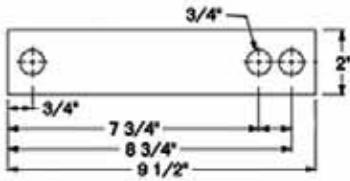

## LANDING GEAR BRACE LUGS

Part Number	Description	Part Number	Description	Part Number	Description
43960005	ATTACHING PLATE FOR BRACE ANGLES, GREAT DANE	051-16054	BRACE LUG UPPER 3/8" X 3" X 6-3/8"	1008-1473	BRACE LUG L-BRKT 2-3/4" X 6-7/8"

**LANDING GEAR BRACE LUGS**

Part Number	Description
1008-1364	BRACE LUG, SHORT

Part Number	Description
1008-1634	BRACE LUG 90 DEGREE 2 HOLE

Part Number	Description
1008-1631	BRACE LUG 1 HOLE 90 DEGREE

Part Number	Description
1008-1757	BRACE LUG, 3-HOLE STRAIGHT

Part Number	Description
1008-2974	BRACE LUG STRAIGHT 2 HOLE

Part Number	Description
1008-1630	BRACE LUG 2 HOLE STRAIGHT

Part Number	Description
1008-2007	BRACE LUG, 2-HOLE FLAT

Part Number	Description
1008-2648	BRACE LUG, 2-HOLE FLAT