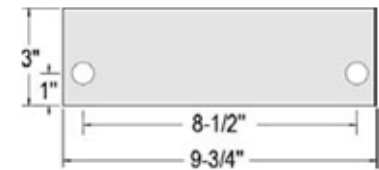

Part Number	Description
13S00018	BRACE LUG, SQ. LEG, WABASH