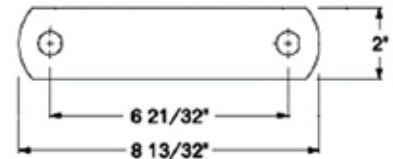

## LANDING GEAR BRACE LUGS

Part Number	Description	Part Number	Description	Part Number	Description
43960005	ATTACHING PLATE FOR BRACE ANGLES, GREAT DANE	051-16054	BRACE LUG UPPER 3/8" X 3" X 6-3/8"	1008-1473	BRACE LUG L-BRKT 2-3/4" X 6-7/8"

**LANDING GEAR BRACE LUGS**

Part Number	Description
1008-1364	BRACE LUG, SHORT

Part Number	Description
1008-1634	BRACE LUG 90 DEGREE 2 HOLE

Part Number	Description
1008-1631	BRACE LUG 1 HOLE 90 DEGREE

Part Number	Description
1008-1757	BRACE LUG, 3-HOLE STRAIGHT

Part Number	Description
1008-2974	BRACE LUG STRAIGHT 2 HOLE

Part Number	Description
1008-1630	BRACE LUG 2 HOLE STRAIGHT

Part Number	Description
1008-2007	BRACE LUG, 2-HOLE FLAT

Part Number	Description
1008-2648	BRACE LUG, 2-HOLE FLAT