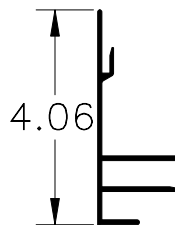

GREAT DANE ALUMINUM SCUFFBANDS

Part Number	Description
70465ALUM	SCUFFBAND ALUM 12.00" X 628.75"
70465ALUM-4FT	SCUFFBAND DOOR ALUM 12.00" X 48"

Part Number	Description
90135	SCUFFBAND ALUM 9.46" X 628.75"
90135X96	SCUFFBAND ALUM 9.46" X 96.00"

Part Number	Description
77961	SCUFFBAND ALUM HD 10.33" X 628.75"

Part Number	Description
76691	SCUFFBAND ALUM 7.25" X 628.75"

Part Number	Description
60205602	SCUFFBAND ALUM HD 7.57" X 626.00"

Part Number	Description
60200404	SCUFFBAND ALUM HD 12.00" X 625.00"

Part Number	Description
60224102	FLASHING ALUM DUCT 3.67" X 628.75"

Part Number	Description
60224202	FLASHING ALUM TC 4.06" X 628.75"

Part Number	Description
60224302	SCUFF/FLASHING ALUM 7.32" X 628.75"

Part Number	Description
60238005X624.38	SCUFFBAND ALUM 7.11" X 624.38"

Part Number	Description
60238004X624.38	SCUFFBAND ALUM UPR 6.85" X 624.38"

Part Number	Description
60430428X627.00	SCUFFBAND REP ANG ALUM 3.00" X 3.00" X 627.00"