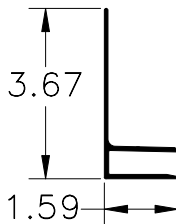

GREAT DANE ALUMINUM SCUFFBANDS

Part Number	Description
70465ALUM	SCUFFBAND ALUM 12.00" X 628.75"
70465ALUM-4FT	SCUFFBAND DOOR ALUM 12.00" X 48"

Part Number	Description
90135	SCUFFBAND ALUM 9.46" X 628.75"
90135X96	SCUFFBAND ALUM 9.46" X 96.00"

Part Number	Description
77961	SCUFFBAND ALUM HD 10.33" X 628.75"

Part Number	Description
76691	SCUFFBAND ALUM 7.25" X 628.75"

Part Number	Description
60205602	SCUFFBAND ALUM HD 7.57" X 626.00"

Part Number	Description
60200404	SCUFFBAND ALUM HD 12.00" X 625.00"

Part Number	Description
60224102	FLASHING ALUM DUCT 3.67" X 628.75"

Part Number	Description
60224202	FLASHING ALUM TC 4.06" X 628.75"

Part Number	Description
60224302	SCUFF/FLASHING ALUM 7.32" X 628.75"

Part Number	Description
60238005X624.38	SCUFFBAND ALUM 7.11" X 624.38"

Part Number	Description
60238004X624.38	SCUFFBAND ALUM UPR 6.85" X 624.38"

Part Number	Description
60430428X627.00	SCUFFBAND REP ANG ALUM 3.00" X 3.00" X 627.00"