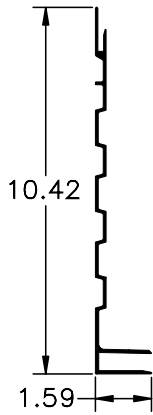

Part Number	Description
60224102	FLASHING ALUM DUCT 3.67" X 628.75"

Part Number	Description
60224202	FLASHING ALUM TC 4.06" X 628.75"

Part Number	Description
60224302	SCUFF/FLASHING ALUM 7.32" X 628.75"

GREAT DANE ALUMINUM SCUFFBANDS

ALUMINUM SCUFFBANDS

Part Number	Description
60224402	SCUFF/FLASHING ALUM 3.67" X 628.75"

Part Number	Description
60234101	SCUFFBAND ALUM 7.53" X 627.50"
60234200X627.50	SCUFFBAND ALUM HD 7.53" X 627.50"

Part Number	Description
60234701	SCUFFBAND ALUM 9.33" X 627.50"

Part Number	Description
60234801	SCUFFBAND ALUM 2.63" X 627.50"

Part Number	Description
60237971X627.50	SCUFFBAND ADAPTER ALUM 627.50"

Part Number	Description
60238003X624.38	SCUFFBAND ALUM LWR 6.85" X 624.38"
60238003X144	SCUFFBAND ALUM LWR 6.85" X 144.00"

Part Number	Description
60238005X624.38	SCUFFBAND ALUM 7.11" X 624.38"

Part Number	Description
60238004X624.38	SCUFFBAND ALUM UPR 6.85" X 624.38"

Part Number	Description
60430428X627.00	SCUFFBAND REP ANG ALUM 3.00" X 3.00" X 627.00"