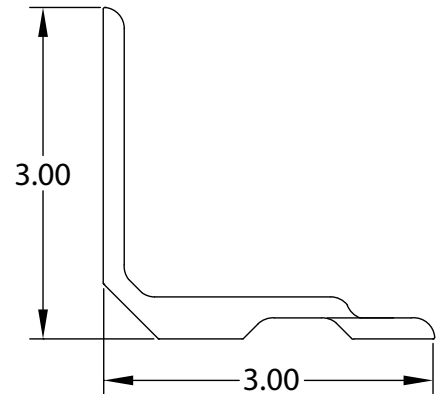

GREAT DANE ALUMINUM SCUFFBANDS

ALUMINUM SCUFFBANDS

Part Number	Description
60224402	SCUFF/FLASHING ALUM 3.67" X 628.75"

Part Number	Description
60234101	SCUFFBAND ALUM 7.53" X 627.50"
60234200X627.50	SCUFFBAND ALUM HD 7.53" X 627.50"

Part Number	Description
60234701	SCUFFBAND ALUM 9.33" X 627.50"

Part Number	Description
60234801	SCUFFBAND ALUM 2.63" X 627.50"

Part Number	Description
60237971X627.50	SCUFFBAND ADAPTER ALUM 627.50"

Part Number	Description
60238003X624.38	SCUFFBAND ALUM LWR 6.85" X 624.38"
60238003X144	SCUFFBAND ALUM LWR 6.85" X 144.00"

Part Number	Description
60238005X624.38	SCUFFBAND ALUM 7.11" X 624.38"

Part Number	Description
60238004X624.38	SCUFFBAND ALUM UPR 6.85" X 624.38"

Part Number	Description
60430428X627.00	SCUFFBAND REP ANG ALUM 3.00" X 3.00" X 627.00"