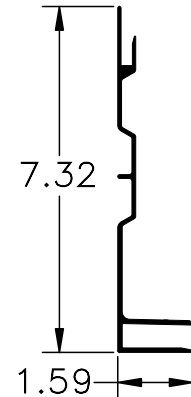

Part Number	Description
77961	SCUFFBAND ALUM HD 10.33" X 628.75"

Part Number	Description
76691	SCUFFBAND ALUM 7.25" X 628.75"

Part Number	Description
60205602	SCUFFBAND ALUM HD 7.57" X 626.00"

Part Number	Description
60200404	SCUFFBAND ALUM HD 12.00" X 625.00"

Part Number	Description
60224102	FLASHING ALUM DUCT 3.67" X 628.75"

Part Number	Description
60224202	FLASHING ALUM TC 4.06" X 628.75"

Part Number	Description
60224302	SCUFF/FLASHING ALUM 7.32" X 628.75"

Part Number	Description
60234701	SCUFFBAND ALUM 9.33" X 627.50"

Part Number	Description
60234801	SCUFFBAND ALUM 2.63" X 627.50"

Part Number	Description
60237971X627.50	SCUFFBAND ADAPTER ALUM 627.50"

Part Number	Description
60238003X624.38	SCUFFBAND ALUM LWR 6.85" X 624.38"
60238003X144	SCUFFBAND ALUM LWR 6.85" X 144.00"

Part Number	Description
60238005X624.38	SCUFFBAND ALUM 7.11" X 624.38"

Part Number	Description
60238004X624.38	SCUFFBAND ALUM UPR 6.85" X 624.38"

Part Number	Description
60430428X627.00	SCUFFBAND REP ANG ALUM 3.00" X 3.00" X 627.00"