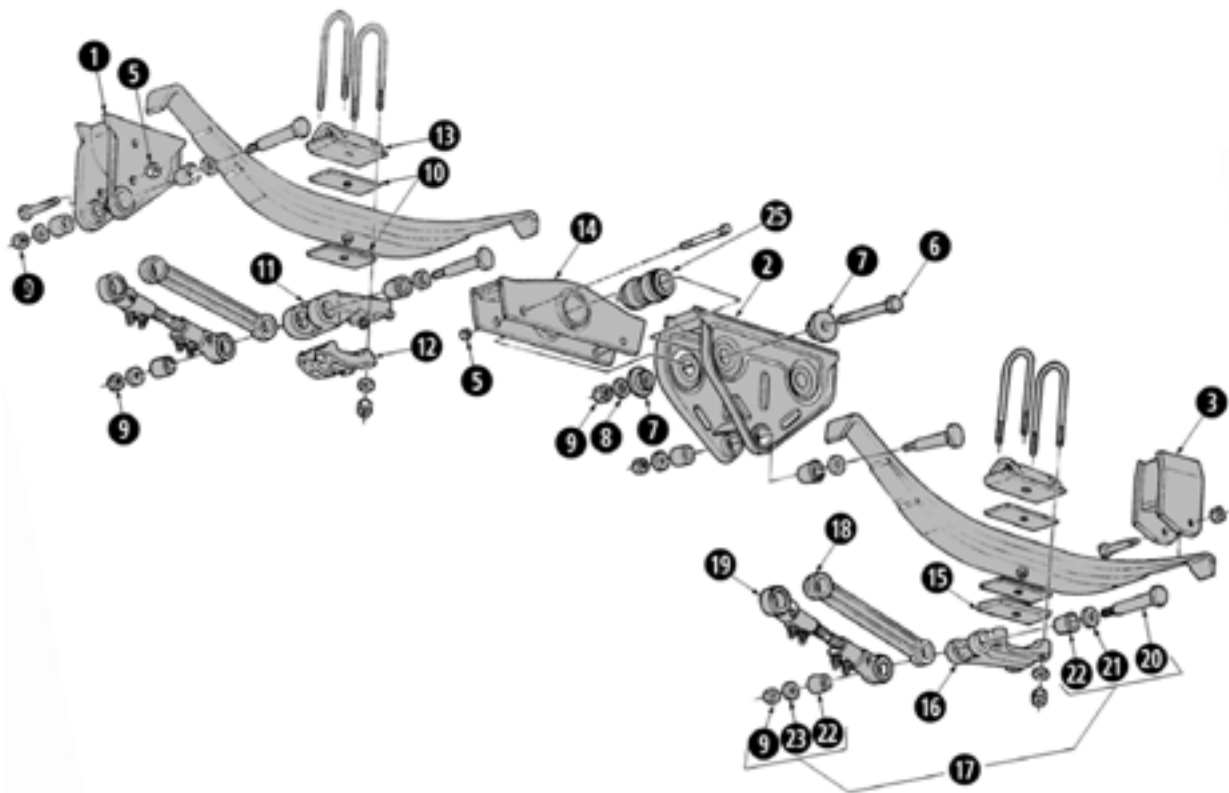

FRUEHAUF NF-2 SUSPENSION

Item	Part Number	Description
1	UCF-006668-001	FRONT HANGER
2	UCF-006672-001	EQUALIZER HANGER
3	UCF-005858-002	REAR HANGER
5	HEX LOCK NUT 5/8"—18"	
6	BOLT	
7	UCF-006703-001	BUSHING
8	WASHER	
9	HEX LOCK NUT 1"—14	
—	UCF-006703-901	BUSHING KIT (NCLUDES #5 - #9)
10	SPRING LINER	
11	UCF-006696-001	FRONT CHAIR
12	UCF-002610-001	AXLE BRACKET
13	UCC-005998-001	SPRING SADDLE
	UCE-008801-001	U-BOLT SADDLE

Item	Part Number	Description
14	UCF-008317-002	EQUALIZER HARDENED
	UCF-008317-001	EQUALIZER
15	UXA-000048	AXLE SPRING 1-1/2" THICK
16	UCC-004920-001	AXLE BRACKET
17	UXA-000011-900	RADIUS ROD BUSHING KIT
18	UXA-000026-001	FIXED RADIUS ROD
19	UCF-002640-001	ADJUSTABLE RADIUS ROD
20	UXA-000016	RADIUS ROD BOLT
21	UXA-000356-001	RADIUS ROD WASHER
22	UXA-000011	RADIUS ROD BUSHING
23	UXA-000002	RADIUS ROD WASHER 1-1/16" ID
24	AXA-000512-001	SPRING CHAIR
25	UCF-006699-001	EQUALIZER BUSHING