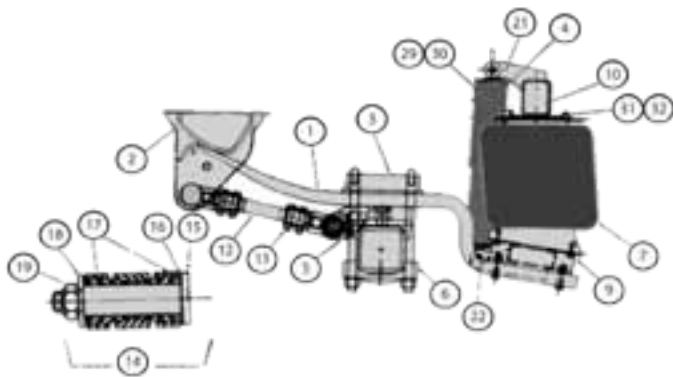

FRUEHAUF NT SUSPENSION

HIGH RIDE

FOR RIDE HEIGHTS 14 3/4" X 15 1/2"

FOR RIDE HEIGHTS 13 1/4" X 14"

Item	Part Number	Description
1	UCF-008314-001	SPRING
2	UCF-006668-001	FRONT HANGER
3	UVA-000056-001	SADDLE W/ STABILIZER BRACKET
	UCE-008801-001	U-BOLT SADDLE
4	85321	SHOCK ABSORBER
5	UCF-006696-001	FRONT CHAIR
6	UCF-002610-001	AXLE BRACKET HIGH RIDE
7	9394	AIR BAG
9	UVA-000008-001	BASE PLATE 38" SPRING CENTER
	UVA-000008-002	BASE PLATE 44" SPRING CENTERS
10	UCF-009172-001	MOUNT TOP 38" SPRING CENTERS
	UCF-009172-003	MOUNT TOP 44" SPRING CENTERS
11	UCF-002640-001	ADJUSTABLE RADIUS ROD
12	UXA000026-001	FIXED RADIUS ROD
13	UCF-006702-001	AXLE BRACKET LOW RIDE
14	UXA-000011-900	RADIUS ROD BUSHING KIT

Item	Part Number	Description
15	UXA-000016	RADIUS ROD BOLT 6"
16	UXA-000356-001	WASHER 1-15/16" ID
17	UXA-000011	BUSHING
18	UXA-000002	WASHER 1-1/16" ID
19	FSP-006-02-009	HEX LOCK NUT 1" — 14
20	UCF-006972-003	SPACER PLATE 3/4" FOR 14" X 15" RIDE HEIGHT
21	UVA-000007-001	UPPER SHOCK BRACKET I-BEAM
	UVA-000141-001	UPPER SHOCK BRACKET
22	UVA-000012-001	LOWER SHOCK BRACKET
27	LOCK WASHER 1/2"	
28	AIR BAG BOLT	
29	HEX NUT 3/4" — 16	
30	UCE-009461-001	LOCK WASHER 3/4"
31	AIR BAG NUT 1/2"	
32	LOCK WASHER 1/2"