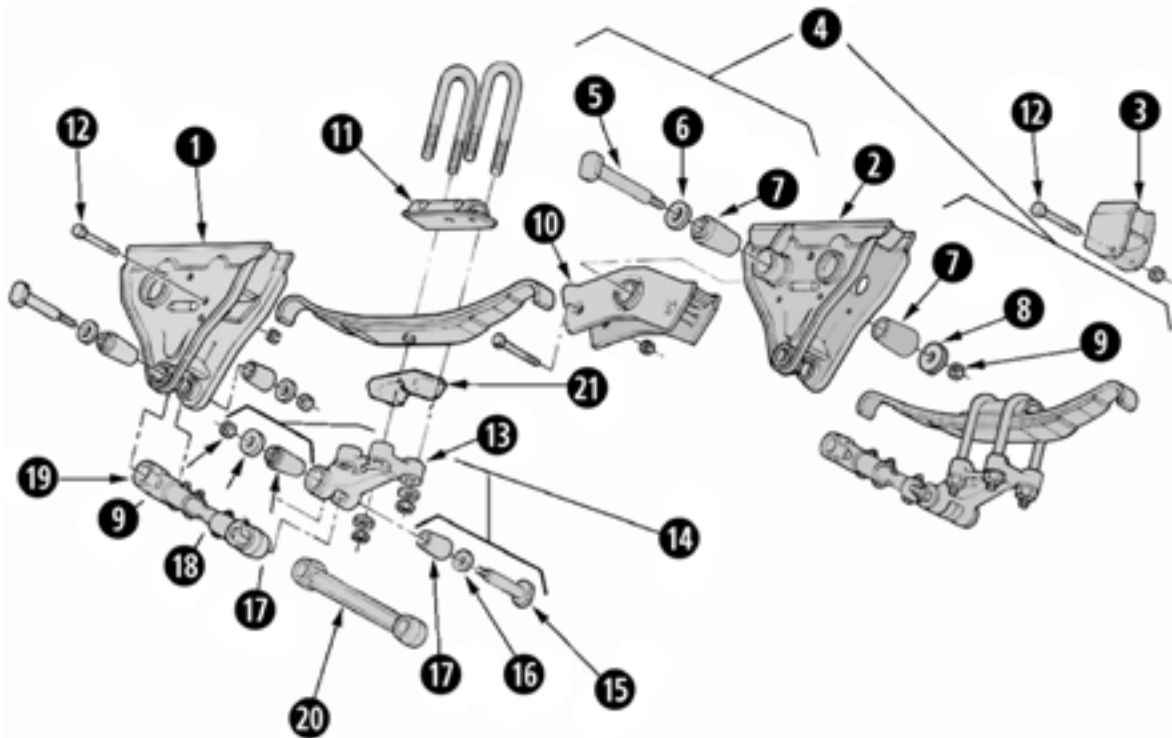

## FRUEHAUF F-2 SUSPENSION

Item	Part Number	Description
1	UCF-002467-001	FRONT HANGER UNDERMOUNT
	UCF-002467-901	CS FRUUCF2467-1 W/ WELDED REINFORCEMENT BAR
	UCF-002467-902	RS FRUUCF2467-1 W/ WELDED REINFORCEMENT BAR
2	UCF-002473-001	FRONT HANGER STRADDLEMOUNT
4	UXA-000021	EQUALIZER HANGER STRADDLEMOUNT
5	UXA-000034-900	EQUALIZER HANGER
	UXA-000034	EQUALIZER HANGER UNDERMOUNT
6	UXA-000067	EQUALIZER HANGER CAST LH
	UXA-000067-001	EQUALIZER HANGER CAST RH
7	UCF-002470-001	REAR HANGER UNDERMOUNT
	UCF-002471-001	REAR HANGER STRADDLEMOUNT
9	UXA-000065	REAR HANGER CAST LH
	UXA-000065-001	REAR HANGER CAST R

Item	Part Number	Description
10	UCF-006963-001	DUCTILE EQUALIZER
	UXA-000017	CAST STEEL EQUALIZER
11	UCF-002640-001	ADJUSTABLE RADIUS ROD
12	UXA-000026-001	FIXED RADIUS ROD
13	UXA-000004-901	EQUALIZER BUSHING KIT
14	UXA-000011-900	RADIUS ROD BUSHING KIT
15	UXA-000063	HANGER REINFORCEMENT
16	UCC-005998-001	SPRING SADDLE
17	UXA-000048	AXLE SPRING SEAT 1-1/2" THICK
18	AXA-000495-001	AXLE BRACKET
19	UCD-009015-001	SPACER
20	HEX HEAD BOLT 5/8"—18" X 5-1/4"	
21	BCB-008842-900	WEAR PLATE
22	AXA-000512-001	SPRING CHAIR 5" SQUARE
23	FCA-000759-001	CROSS BRACE

## FRUEHAUF F-2W WIDE BASE HANGERS

Item	Part Number	Description
1	UCF-001466-001	FRONT HANGER
2	UCE-007746-001	EQUALIZER HANGER
3	UCF-005858-001	REAR HANGER
4	UXA-000004-901	EQUALIZER BUSHING KIT
5	UXA-000015-002	EQUALIZER BOLT
6	UXA-000356-001	WASHER
7	UXA-000004	EQUALIZER BUSHING
8	UXA-000003	EQUALIZER BOLT WASHER
9	HEX LOCK NUT 1"-14	
10	UCF-006963-001	DUCTILE EQUALIZER
	UXA-000017	CAST STEEL EQUALIZER