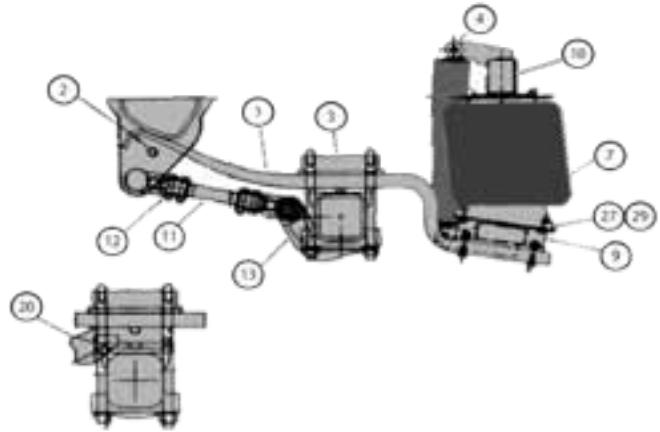

FRUEHAUF NT SUSPENSION

LOW RIDE

FOR RIDE HEIGHTS 14 3/4" X 15 1/2"

FOR RIDE HEIGHTS 13 1/4" X 14"

Item	Part Number	Description
1	UCF-008314-001	SPRING
2	UCF-006668-001	FRONT HANGER
3	UVA-000056-001	SADDLE W/ STABILIZER BRACKET
	UCE-008801-001	U-BOLT SADDLE
4	85321	SHOCK ABSORBER
5	UCF-006696-001	FRONT CHAIR
6	UCF-002610-001	AXLE BRACKET HIGH RIDE
7	9394	AIR BAG
9	UVA-000008-001	BASE PLATE 38" SPRING CENTER
	UVA-000008-002	BASE PLATE 44" SPRING CENTERS
10	UCF-009172-001	MOUNT TOP 38" SPRING CENTERS
	UCF-009172-003	MOUNT TOP 44" SPRING CENTERS
11	UCF-002640-001	ADJUSTABLE RADIUS ROD
12	UXA000026-001	FIXED RADIUS ROD
13	UCF-006702-001	AXLE BRACKET LOW RIDE
14	UXA-000011-900	RADIUS ROD BUSHING KIT

Item	Part Number	Description
15	UXA-000016	RADIUS ROD BOLT 6"
16	UXA-000356-001	WASHER 1-15/16" ID
17	UXA-000011	BUSHING
18	UXA-000002	WASHER 1-1/16" ID
19	FSP-006-02-009	HEX LOCK NUT 1" — 14
20	UCF-006972-003	SPACER PLATE 3/4" FOR 14" X 15" RIDE HEIGHT
21	UVA-000007-001	UPPER SHOCK BRACKET I-BEAM
	UVA-000141-001	UPPER SHOCK BRACKET
22	UVA-000012-001	LOWER SHOCK BRACKET
27	LOCK WASHER 1/2"	
28	AIR BAG BOLT	
29	HEX NUT 3/4" — 16	
30	UCE-009461-001	LOCK WASHER 3/4"
31	AIR BAG NUT 1/2"	
32	LOCK WASHER 1/2"