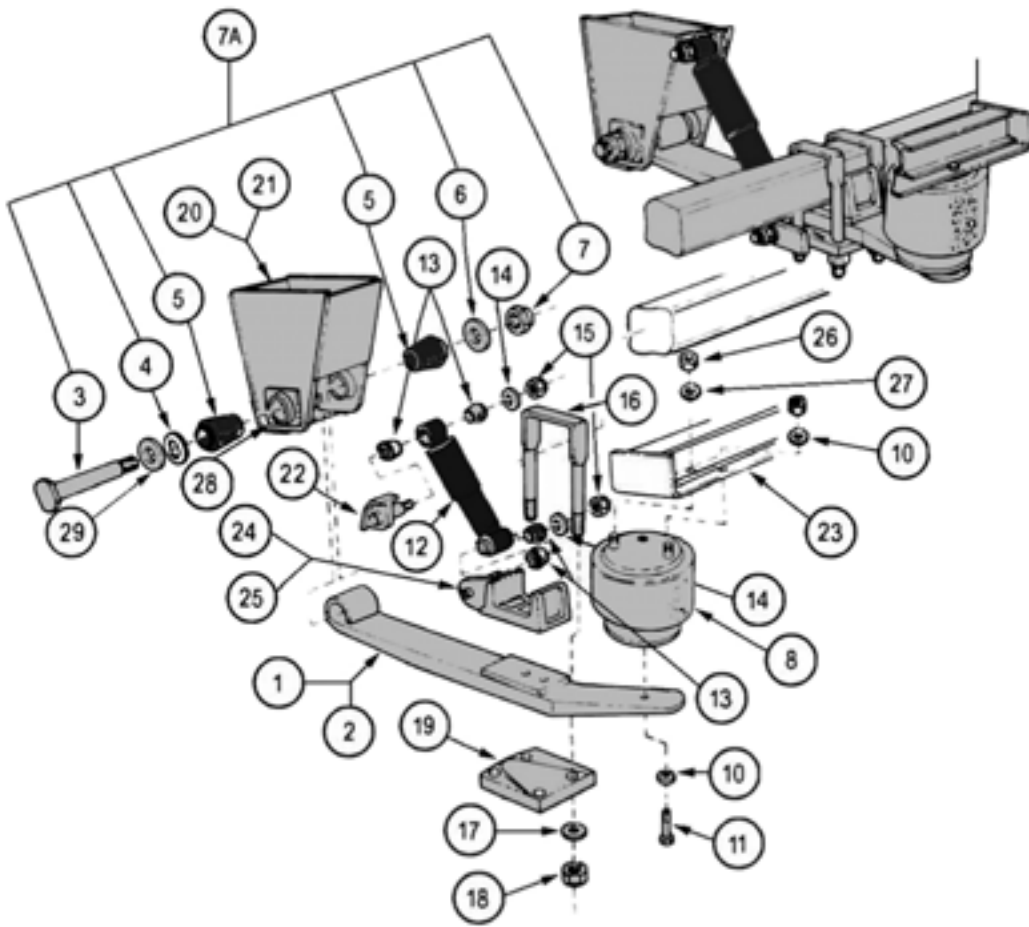

FRUEHAUF T SUSPENSION

Item	Part Number	Description
1	UCE-000176-001	TRAILING ARM LH
2	UCE-000176-002	TRAILING ARM RH
3	UXA-000015-002	EQUALIZER BOLT
4	UXA-000356-002	WASHER
5	UXA-000004	BUSHING
6	UXA-000003	WASHER
7	HEX LOCK NUT 1" — 14	
7A	UXA-000004-901	EQUALIZER BUSHING KIT
8	9394	AIR BAG
10	LOCK WASHER 1/2"	
11	UCE-009460-001	HEX BOLT 1/2" — 13 X 7-1/4"
12	UCE-001295-901	SHOCK ABSORBER KIT
13	UCA-000187	SHOCK MOUNTING BUSHING
14	HARDENED 7/8" PLAIN WASHER	
15	HEX LOCK NUT 7/8" — 14	

Item	Part Number	Description
16	BXE-000460-900	U-BOLT KIT 1" X 12-3/4"
17	U-BOLT WASHER 1"	
18	HEX NUT 1" — 14	
19	UCE-004461-001	BOTTOM PLATE
20	UCE-001177-001	HANGER R/S
21	UCE-001177-002	HANGER C/S
22	UCE-001656-001	SHOCK MOUNTING BRACKET
23	UCF-000051-001	REAR MOUNTING ASSEMBLY 36"
	UCF-000051-002	REAR MOUNTING ASSEMBLY 44"
24	UCE-001660-001	AXLE CASTING C/S
25	UCE-001660-002	AXLE CASTING R/S
26	HEX NUT 3/4" — 16	
27	UCE-009461-001	LOCK WASHER
28	UCE-001662-001	BOSS CASTING
29	UXA-000003-002	RADIUS ROD WASHER