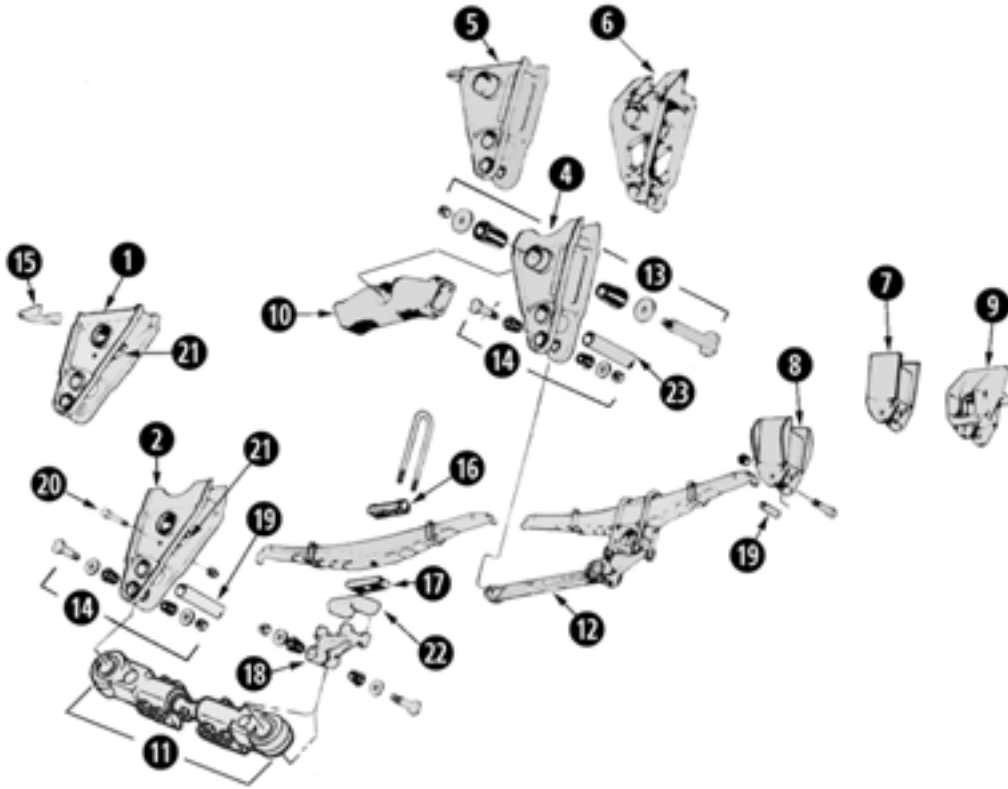

## FRUEHAUF F-2 SUSPENSION

Item	Part Number	Description
1	UCF-002467-001	FRONT HANGER UNDERMOUNT
	UCF-002467-901	CS FRUUCF2467-1 W/ WELDED REINFORCEMENT BAR
	UCF-002467-902	RS FRUUCF2467-1 W/ WELDED REINFORCEMENT BAR
2	UCF-002473-001	FRONT HANGER STRADDLEMOUNT
4	UXA-000021	EQUALIZER HANGER STRADDLEMOUNT
5	UXA-000034-900	EQUALIZER HANGER
	UXA-000034	EQUALIZER HANGER UNDERMOUNT
6	UXA-000067	EQUALIZER HANGER CAST LH
	UXA-000067-001	EQUALIZER HANGER CAST RH
7	UCF-002470-001	REAR HANGER UNDERMOUNT
	UCF-002471-001	REAR HANGER STRADDLEMOUNT
9	UXA-000065	REAR HANGER CAST LH
	UXA-000065-001	REAR HANGER CAST R

Item	Part Number	Description
10	UCF-006963-001	DUCTILE EQUALIZER
	UXA-000017	CAST STEEL EQUALIZER
11	UCF-002640-001	ADJUSTABLE RADIUS ROD
12	UXA-000026-001	FIXED RADIUS ROD
13	UXA-000004-901	EQUALIZER BUSHING KIT
14	UXA-000011-900	RADIUS ROD BUSHING KIT
15	UXA-000063	HANGER REINFORCEMENT
16	UCC-005998-001	SPRING SADDLE
17	UXA-000048	AXLE SPRING SEAT 1-1/2" THICK
18	AXA-000495-001	AXLE BRACKET
19	UCD-009015-001	SPACER
20	HEX HEAD BOLT 5/8"—18" X 5-1/4"	
21	BCB-008842-900	WEAR PLATE
22	AXA-000512-001	SPRING CHAIR 5" SQUARE
23	FCA-000759-001	CROSS BRACE

Item	Part Number	Description
16	BXE-000460-900	U-BOLT KIT 1" X 12-3/4"
17	U-BOLT WASHER 1"	
18	HEX NUT 1" — 14	
19	UCE-004461-001	BOTTOM PLATE
20	UCE-001177-001	HANGER R/S
21	UCE-001177-002	HANGER C/S
22	UCE-001656-001	SHOCK MOUNTING BRACKET
23	UCF-000051-001	REAR MOUNTING ASSEMBLY 36"
	UCF-000051-002	REAR MOUNTING ASSEMBLY 44"
24	UCE-001660-001	AXLE CASTING C/S
25	UCE-001660-002	AXLE CASTING R/S
26	HEX NUT 3/4" — 16	
27	UCE-009461-001	LOCK WASHER
28	UCE-001662-001	BOSS CASTING
29	UXA-000003-002	RADIUS ROD WASHER