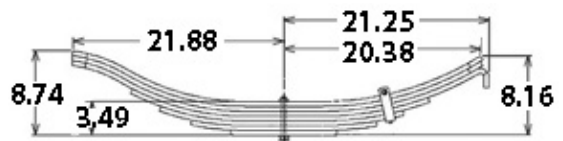

Part Number	Description
TRA2705	751-05, 7 LEAF HIGH ARCH