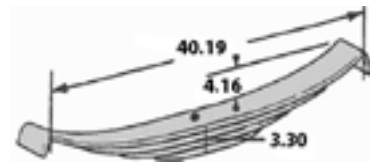

Part Number	Description
TRA0699	UXB0201, 4 LEAF FRUEHAUF