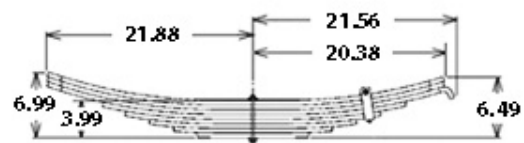

Part Number	Description
TRA2732	752-01, 8 LEAF LOW ARCH