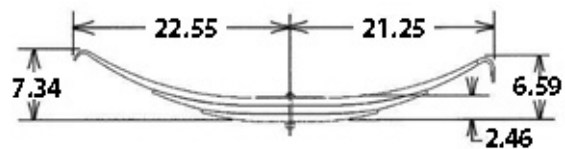

Part Number	Description
TRA2727	355-00, 3 LEAF MEDIUM ARCH